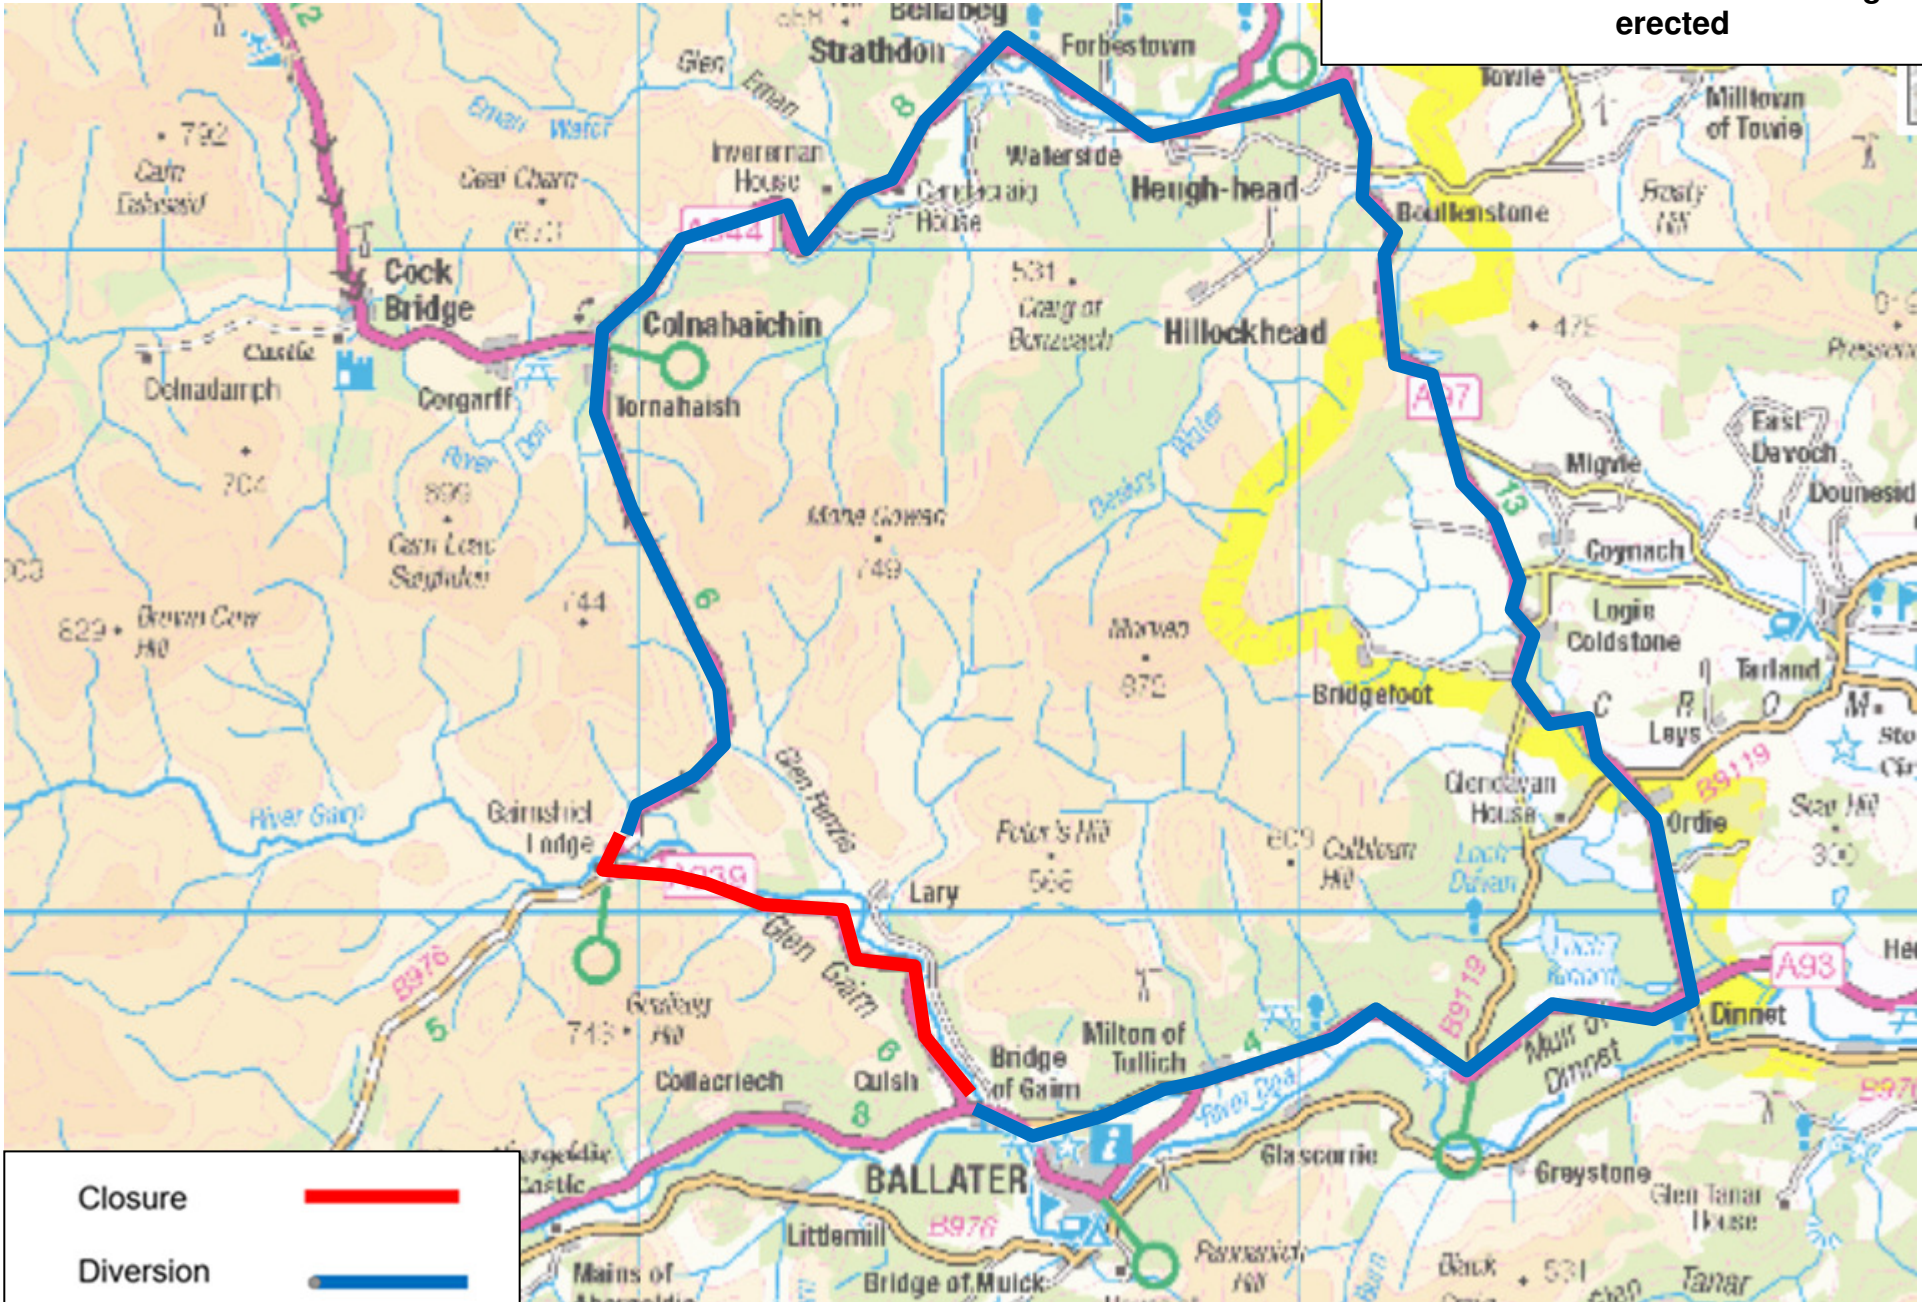

A939 Gairnsheil  
Closed 11/4/22 to 27/2/23 when signs are  
erected

Closure	
Diversion	