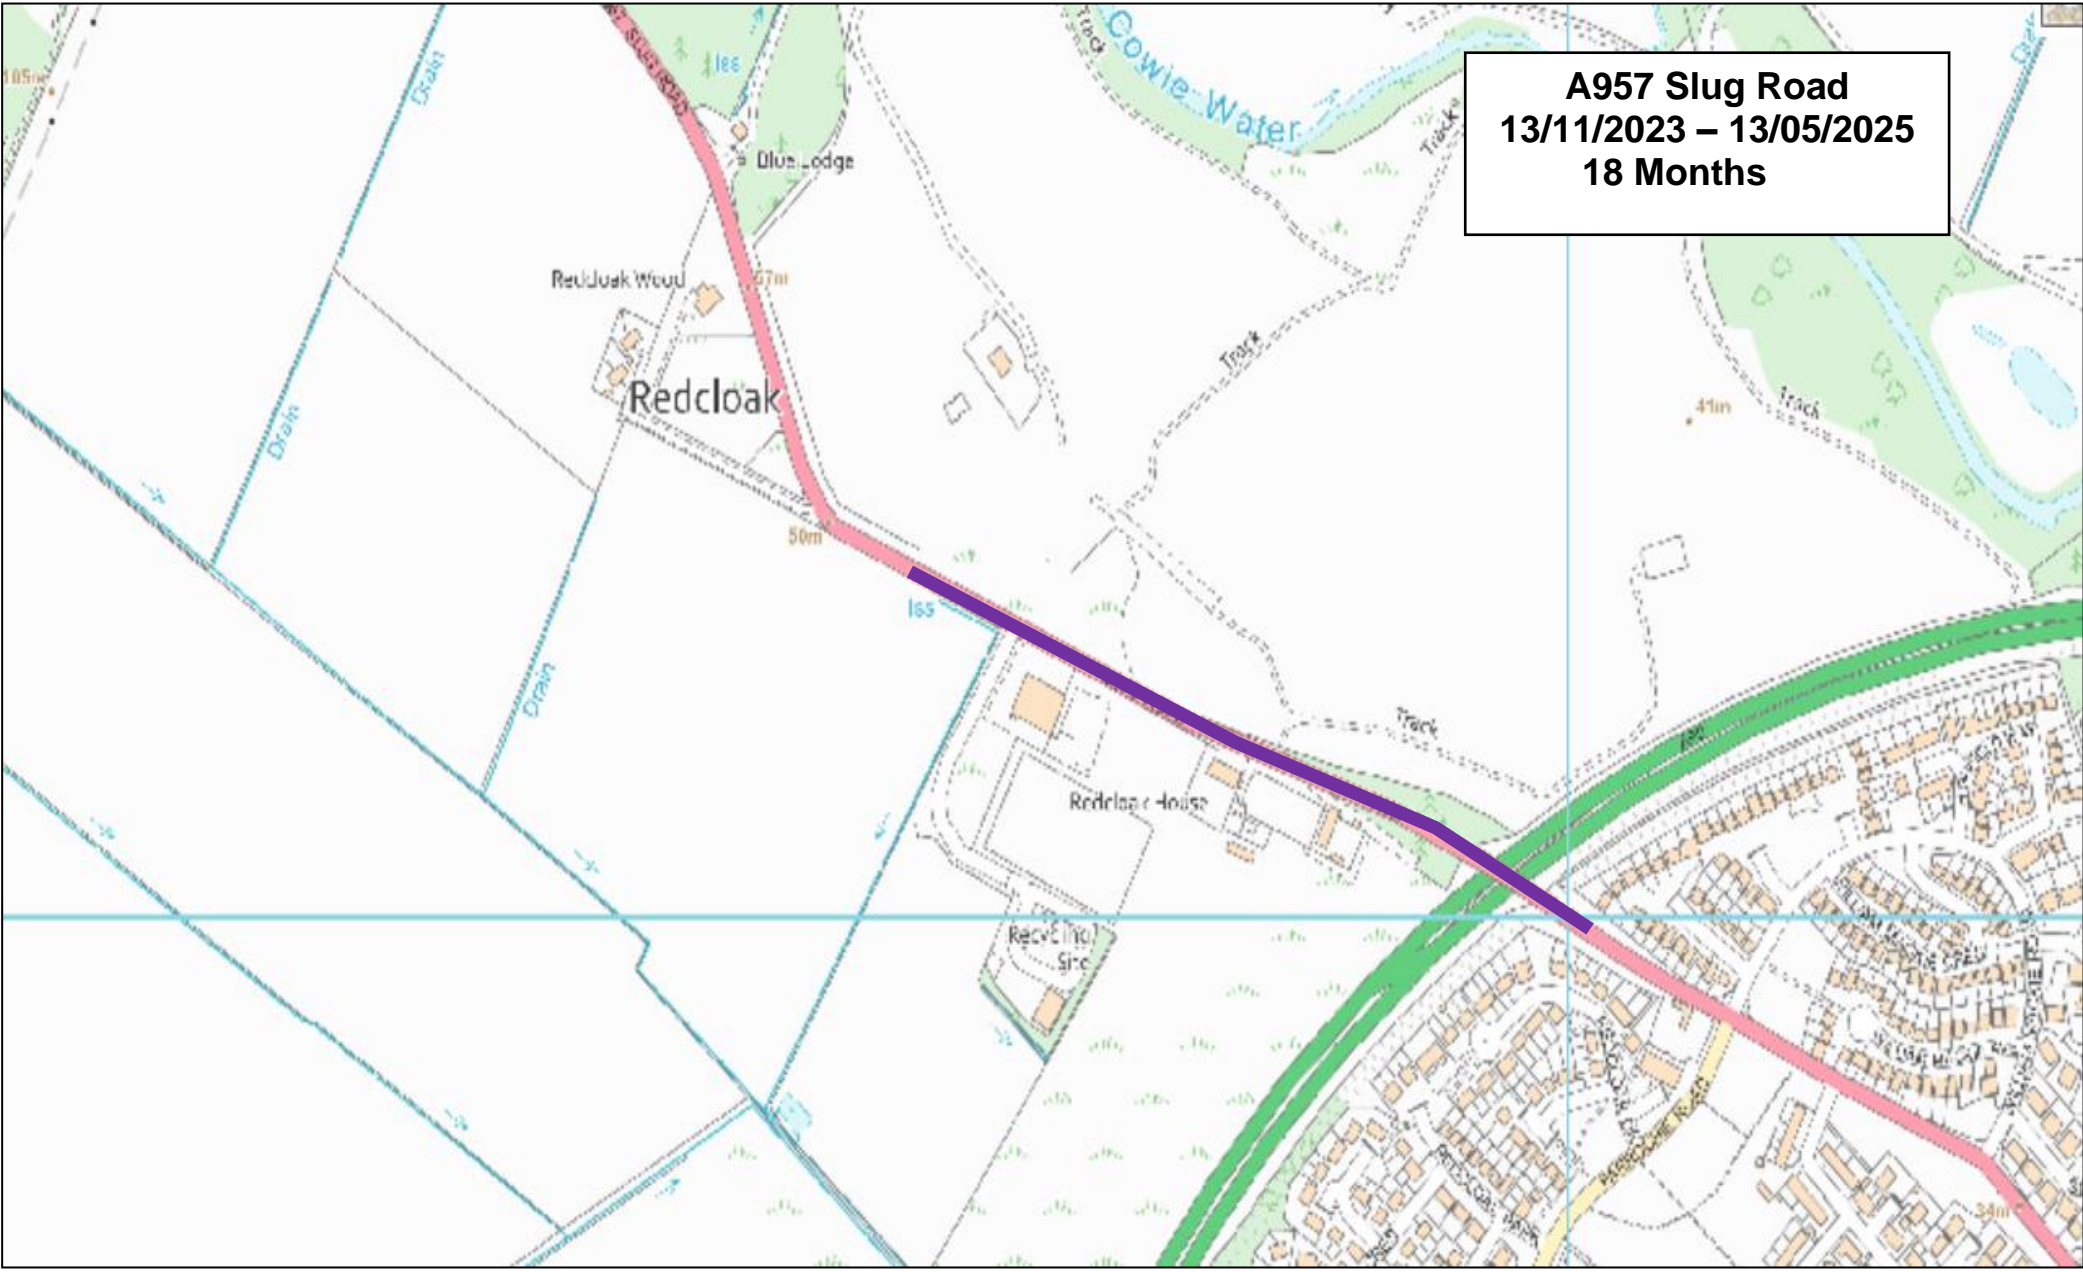

**A957 Slug Road  
13/11/2023 – 13/05/2025  
18 Months**

Speed Restriction – 30 mph