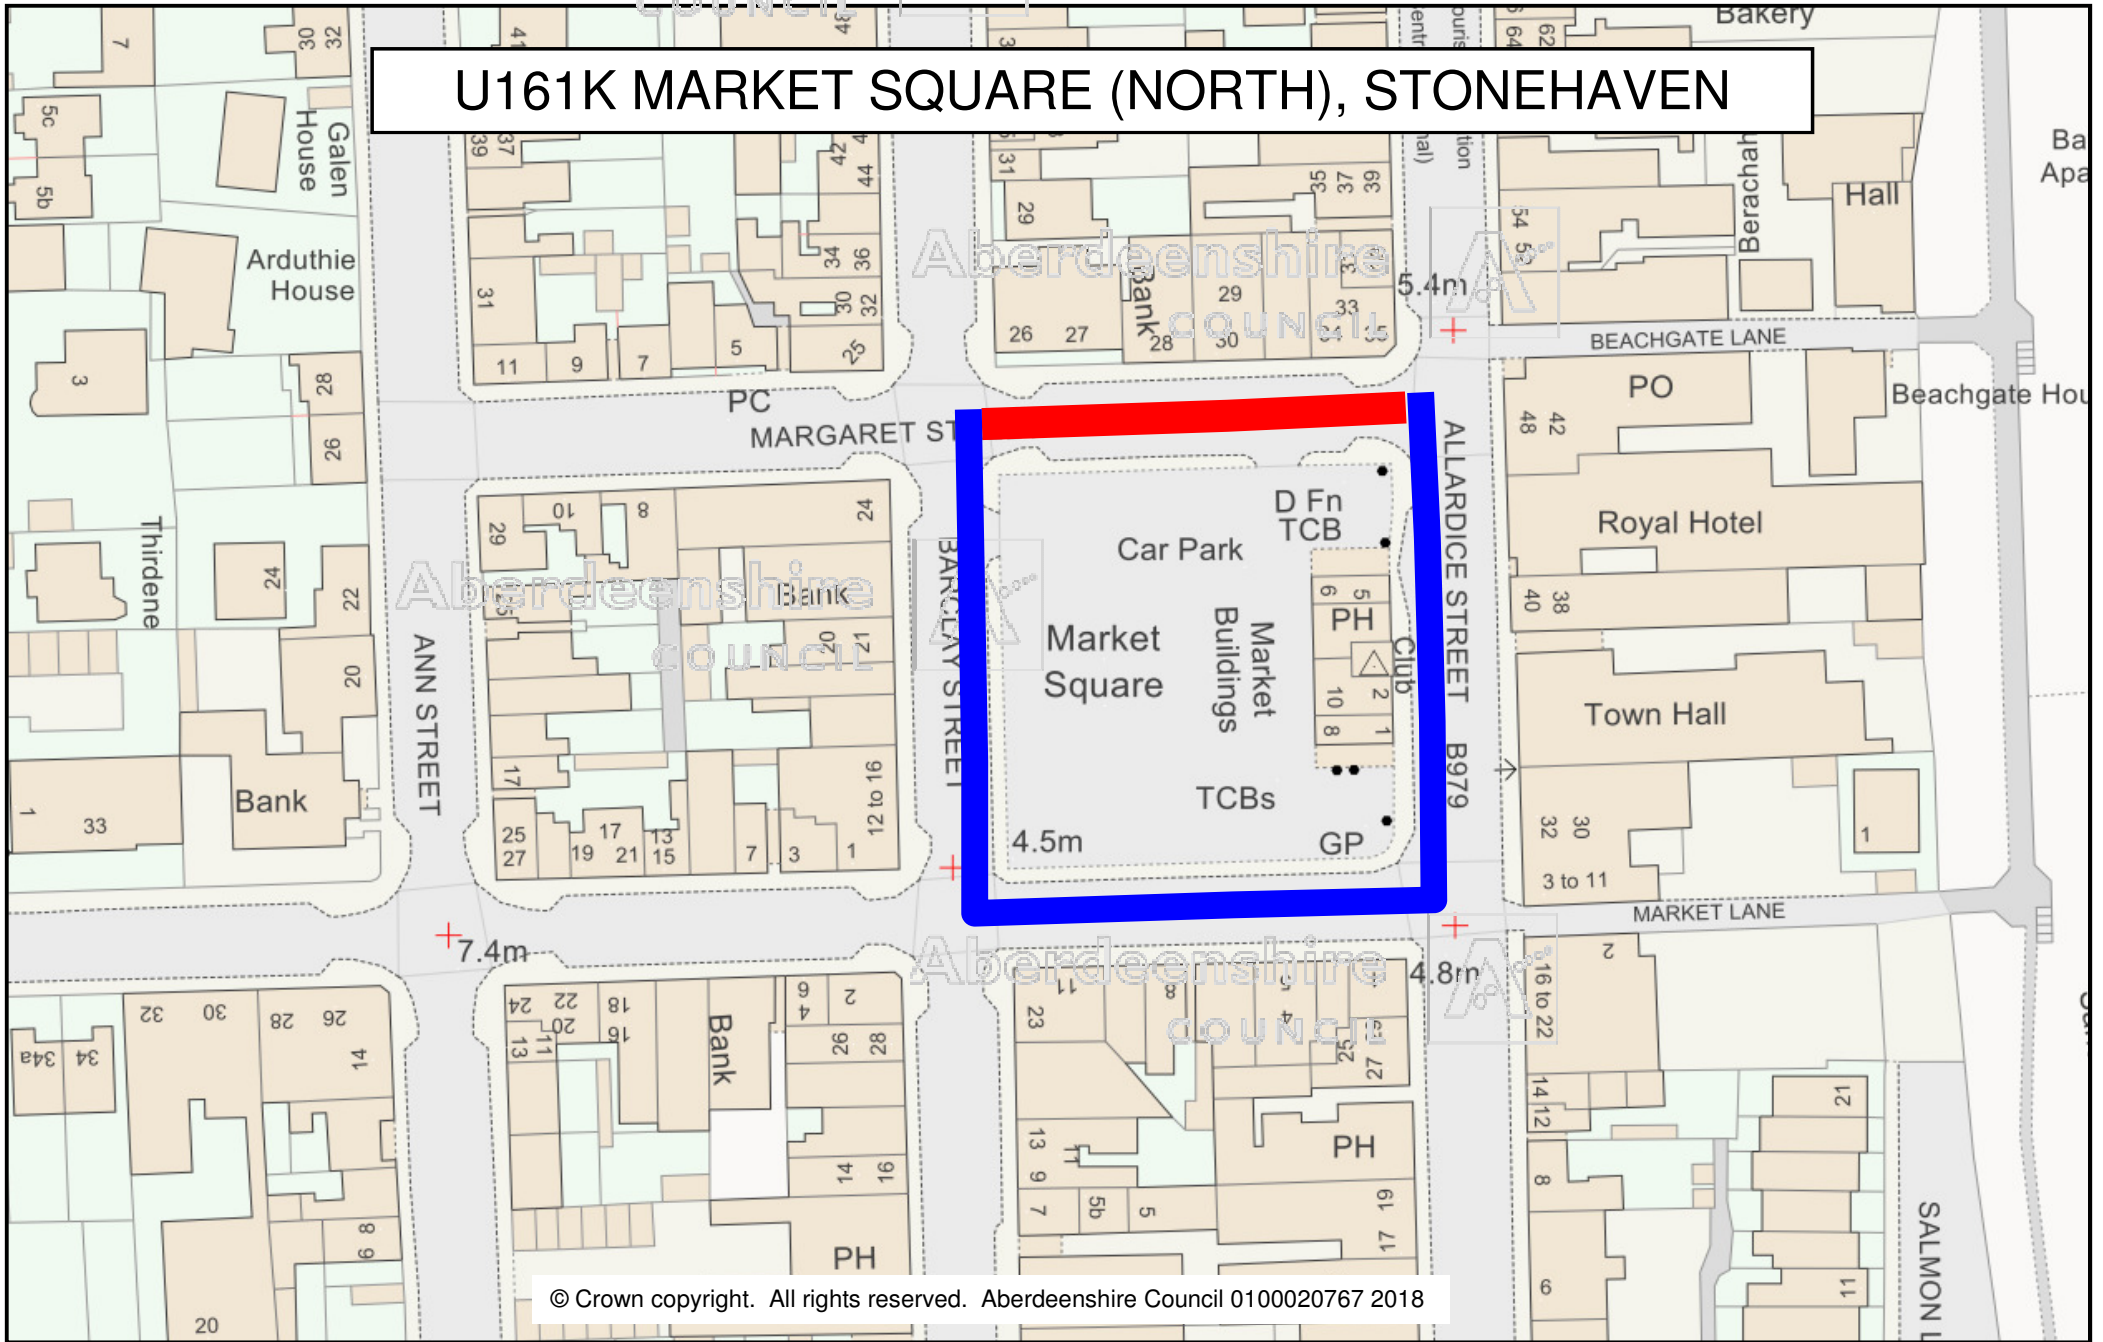

U161K MARKET SQUARE (NORTH), STONEHAVEN

Closure 
Diversion 

Aberdeenshire Council
Infrastructure Services