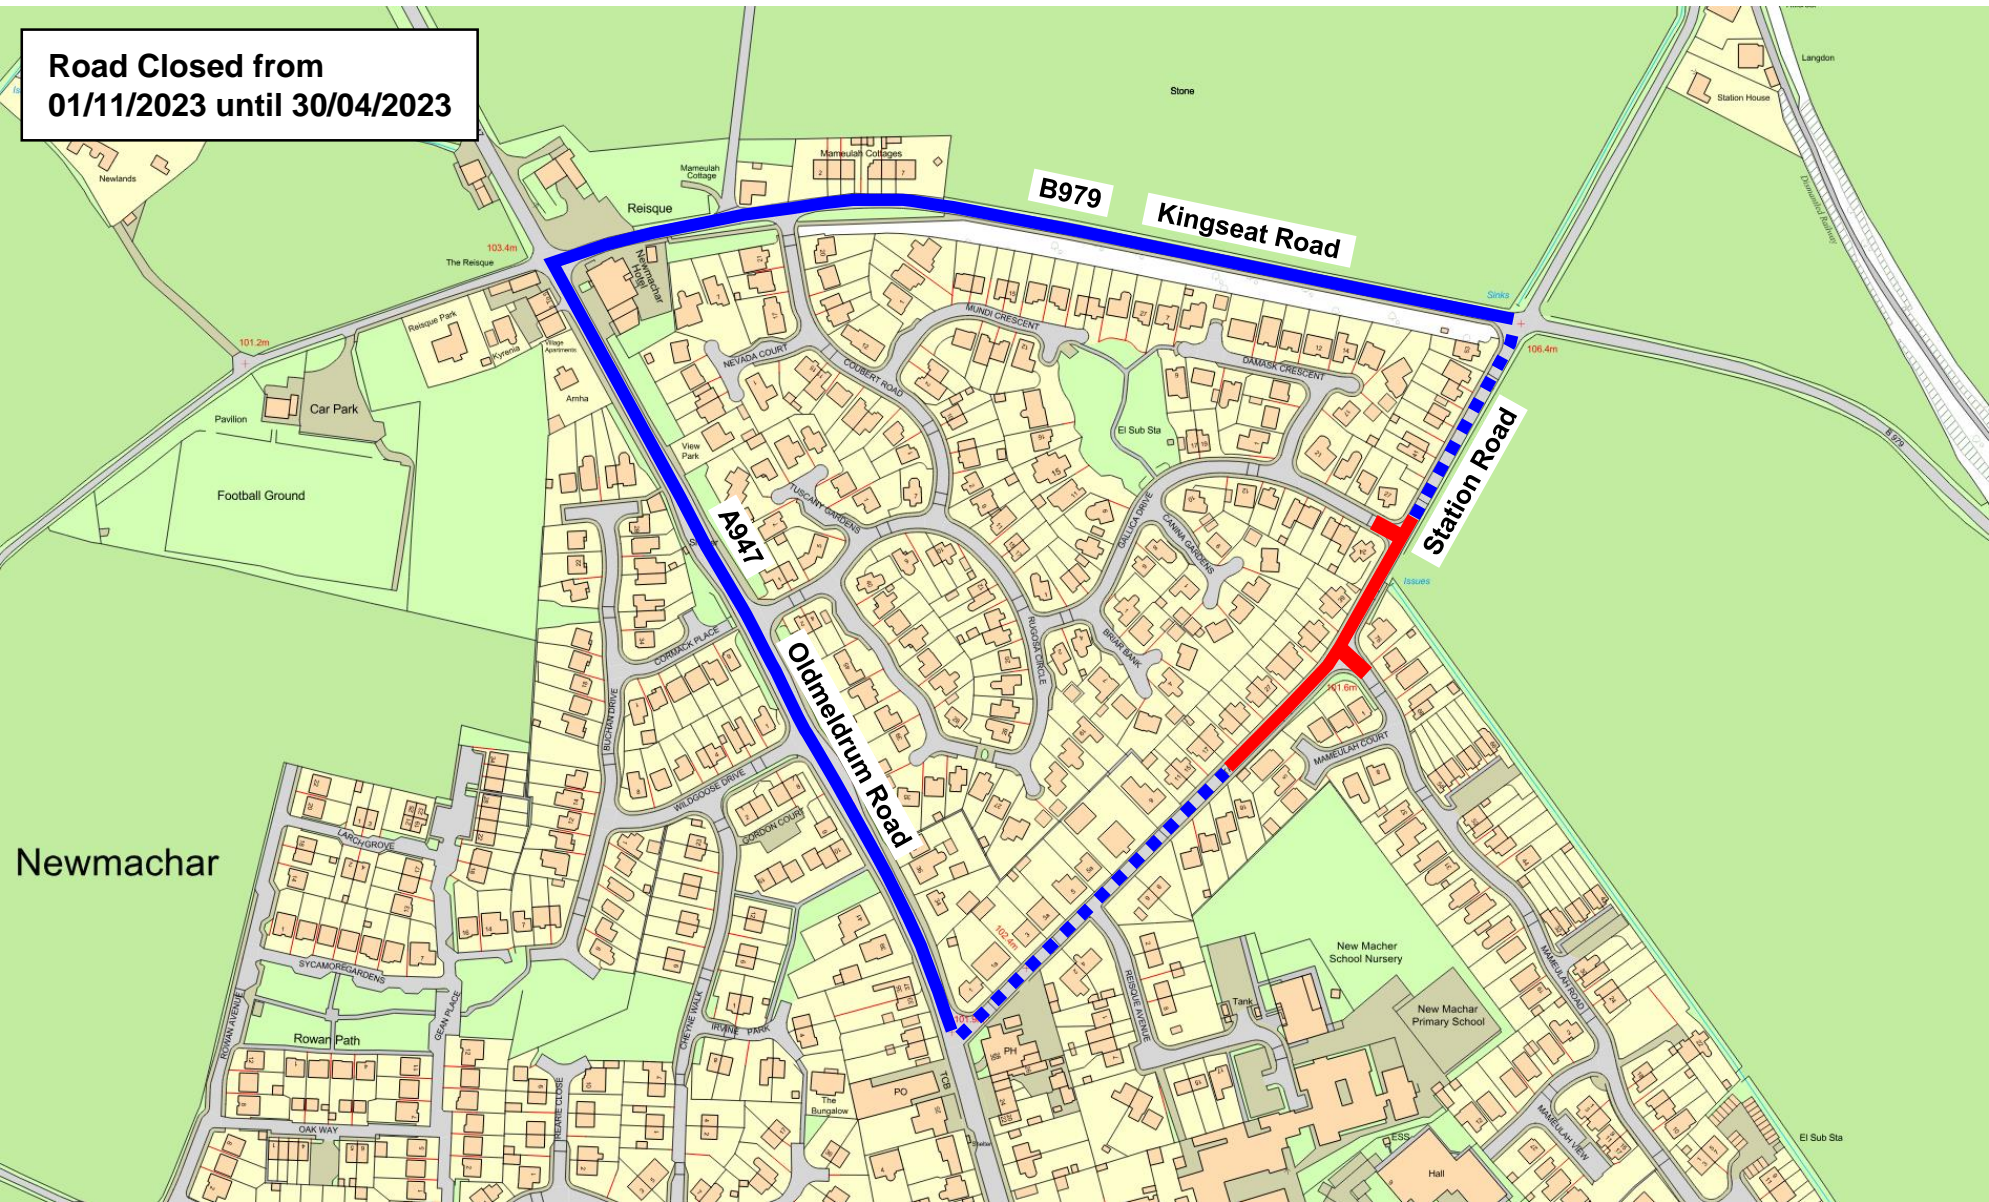

Station Road, Newmachar

**Road Closed from
01/11/2023 until 30/04/2023**

Newmachar

- Closure 
- Diversion 
- Access Only 

© Crown copyright. All rights reserved. Aberdeenshire Council 0100020767

**Aberdeenshire Council
Infrastructure Services**

Station Road, Newmachar

**Prohibition of Waiting -
01/11/2023 until 30/04/2023**

© Crown copyright. All rights reserved. Aberdeenshire Council 0100020767

No Waiting 

**Aberdeenshire Council
Infrastructure Services**