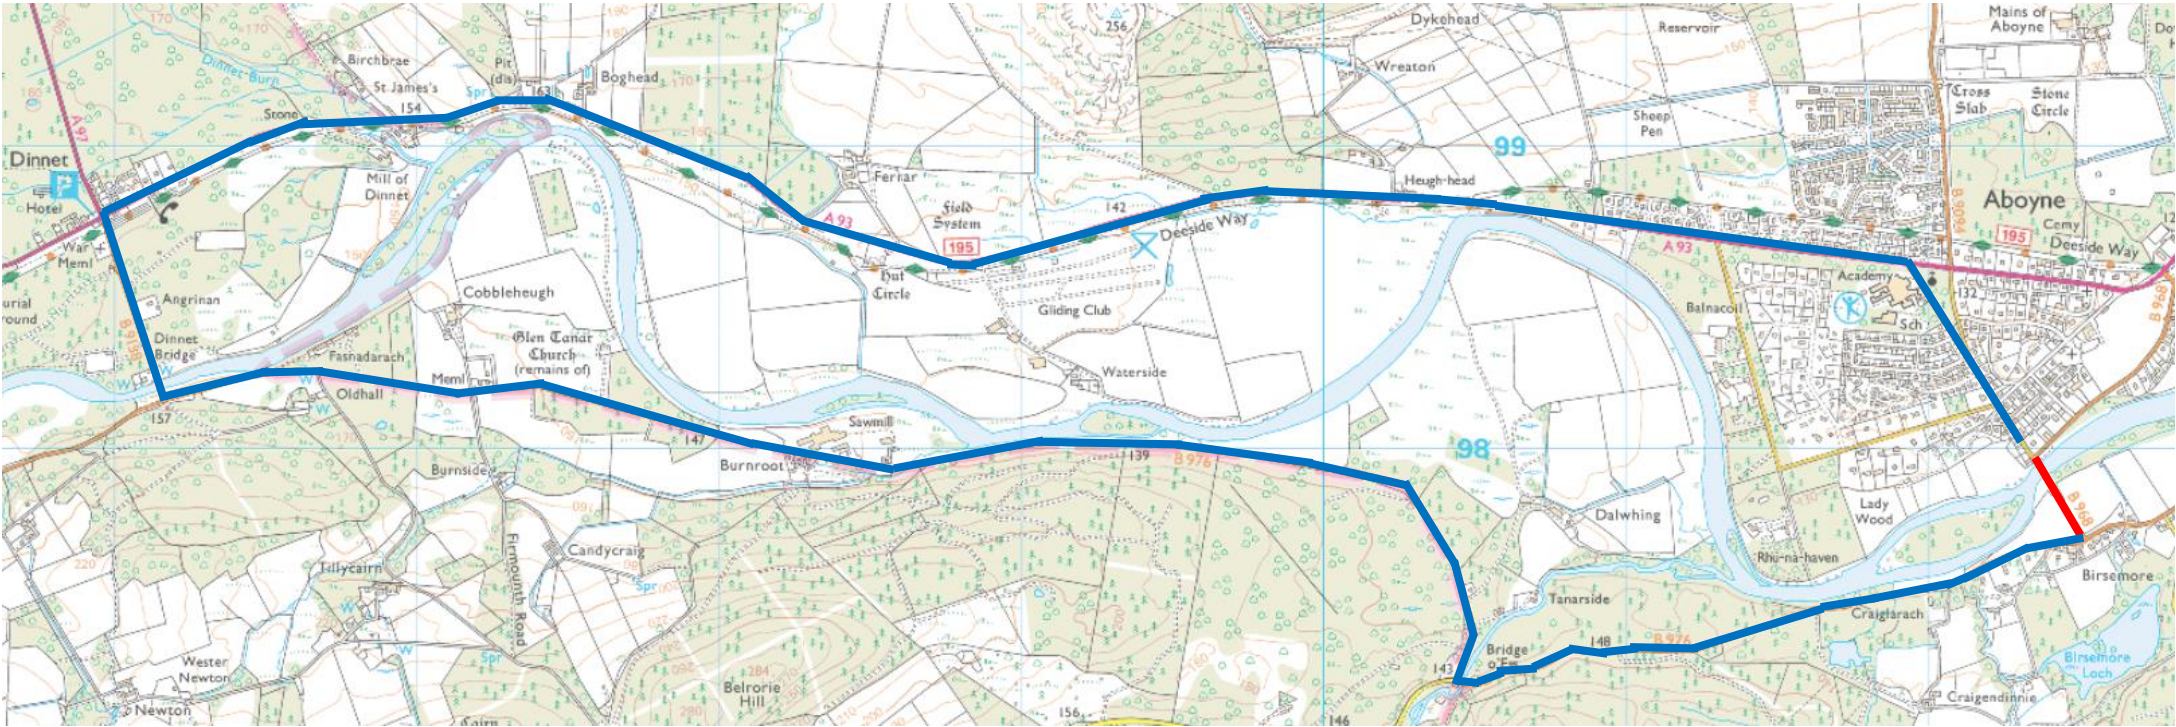

**Bridgeview Road,
Aboyne, road
closure restriction,
01st December 2023
for 17 months and 1
week**

Road Closure - █

Diversion - █