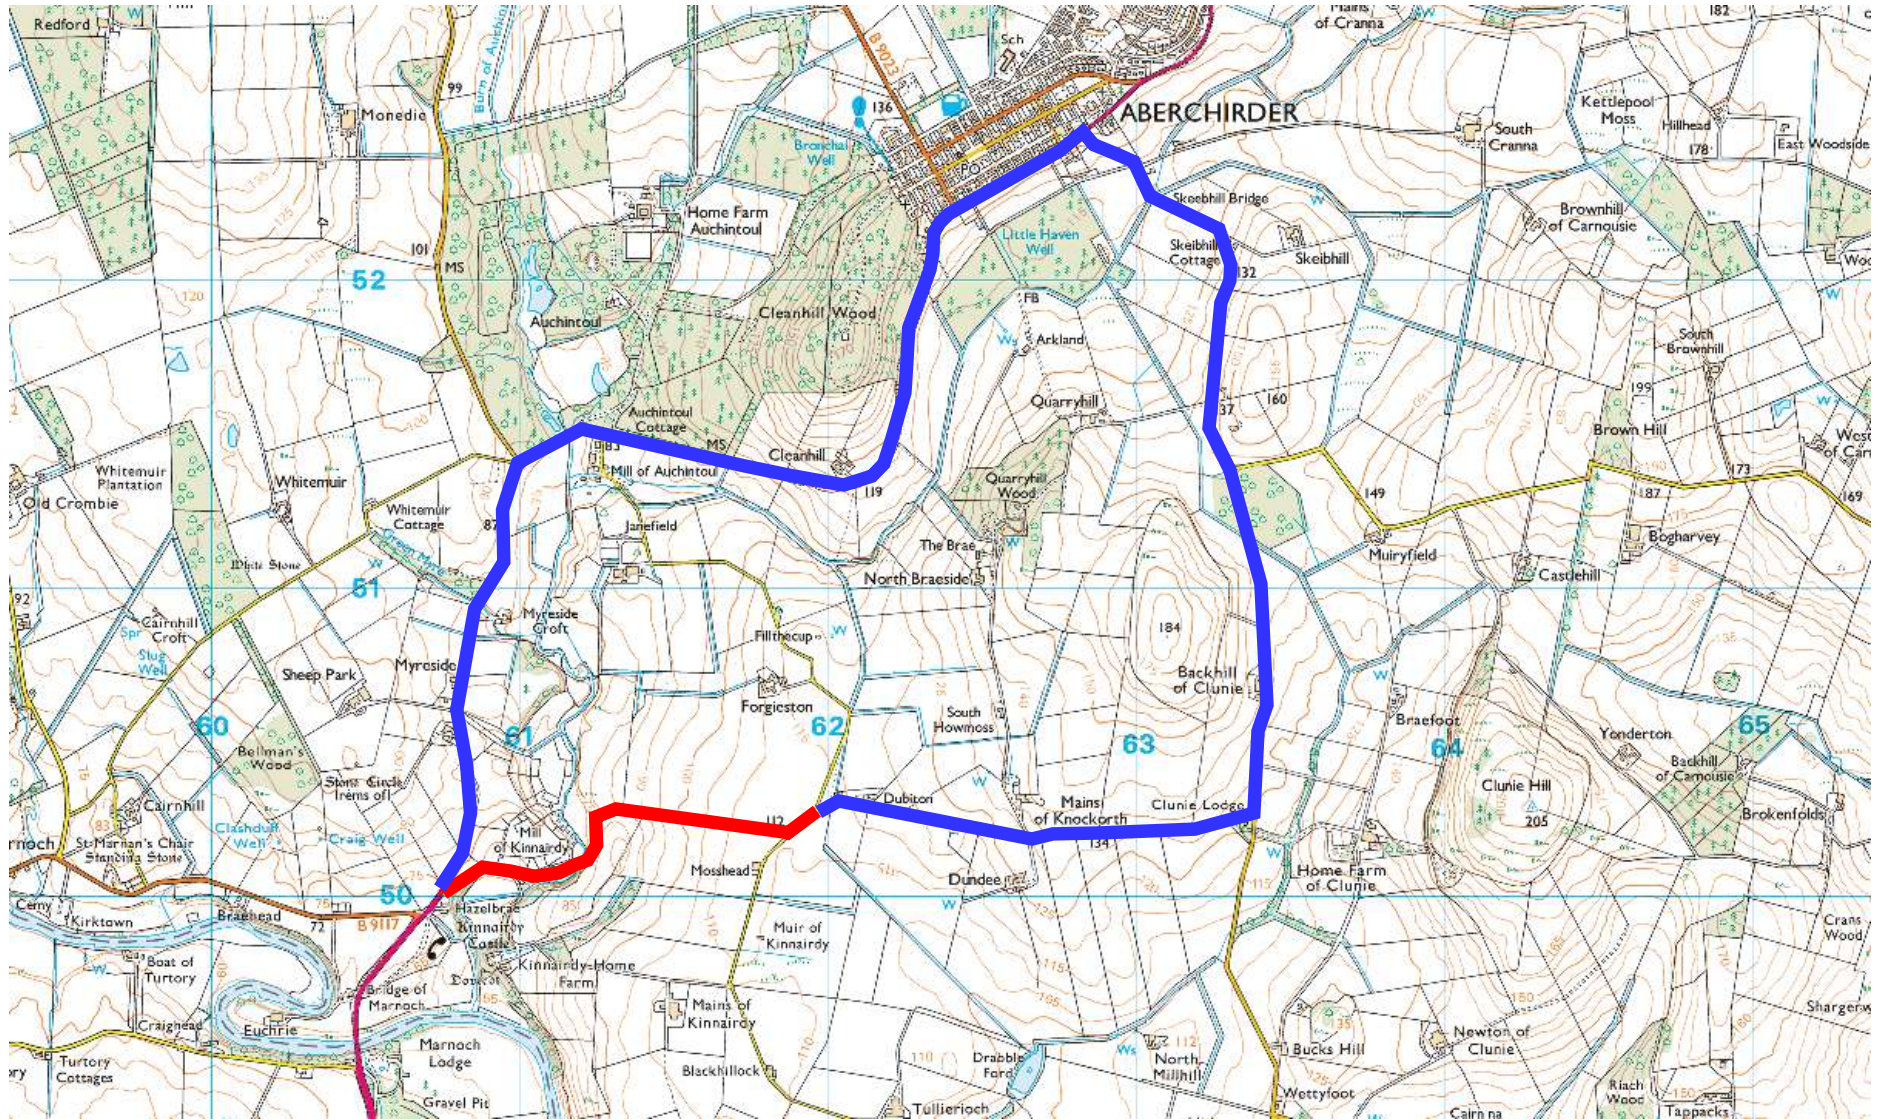

# C30L Hazelbrae – Clunie Road – 31 March 2021 for 18 months

© Crown copyright. All rights reserved. Aberdeenshire Council 0100020767 2009

Closure ———  
Diversion ———

Aberdeenshire Council  
Infrastructure Services