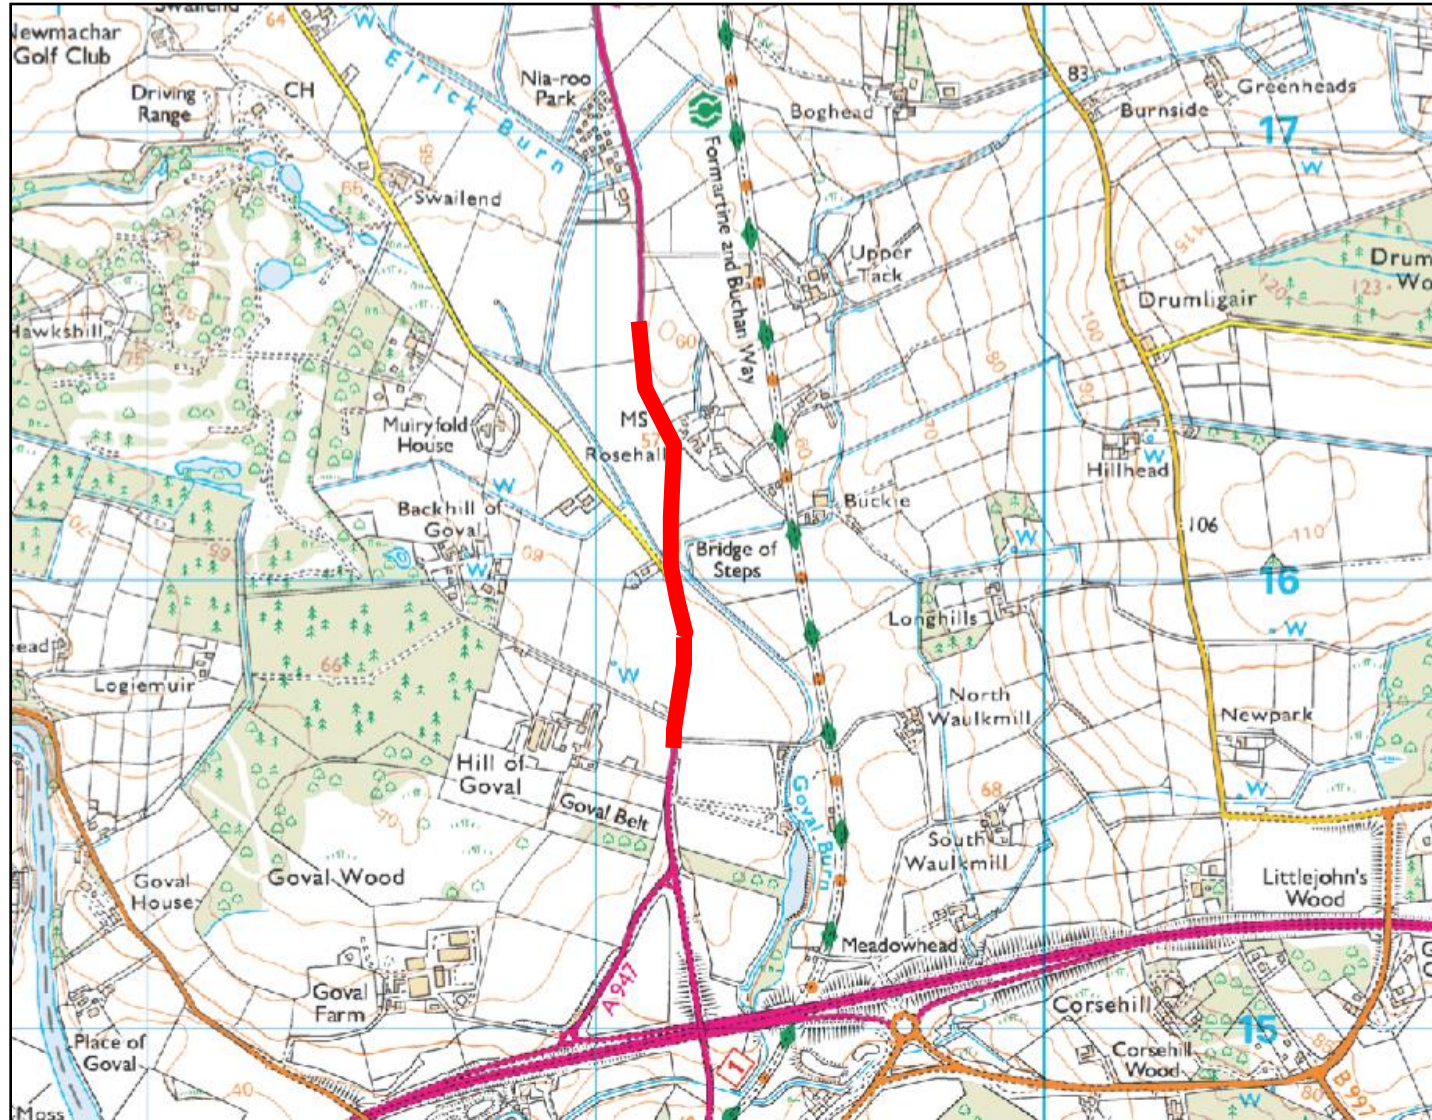

A947 Rosehall – Temporary 40 Mph Speed Limit

Temp 40 mph Speed Limit █

Aberdeenshire Council
Infrastructure Services