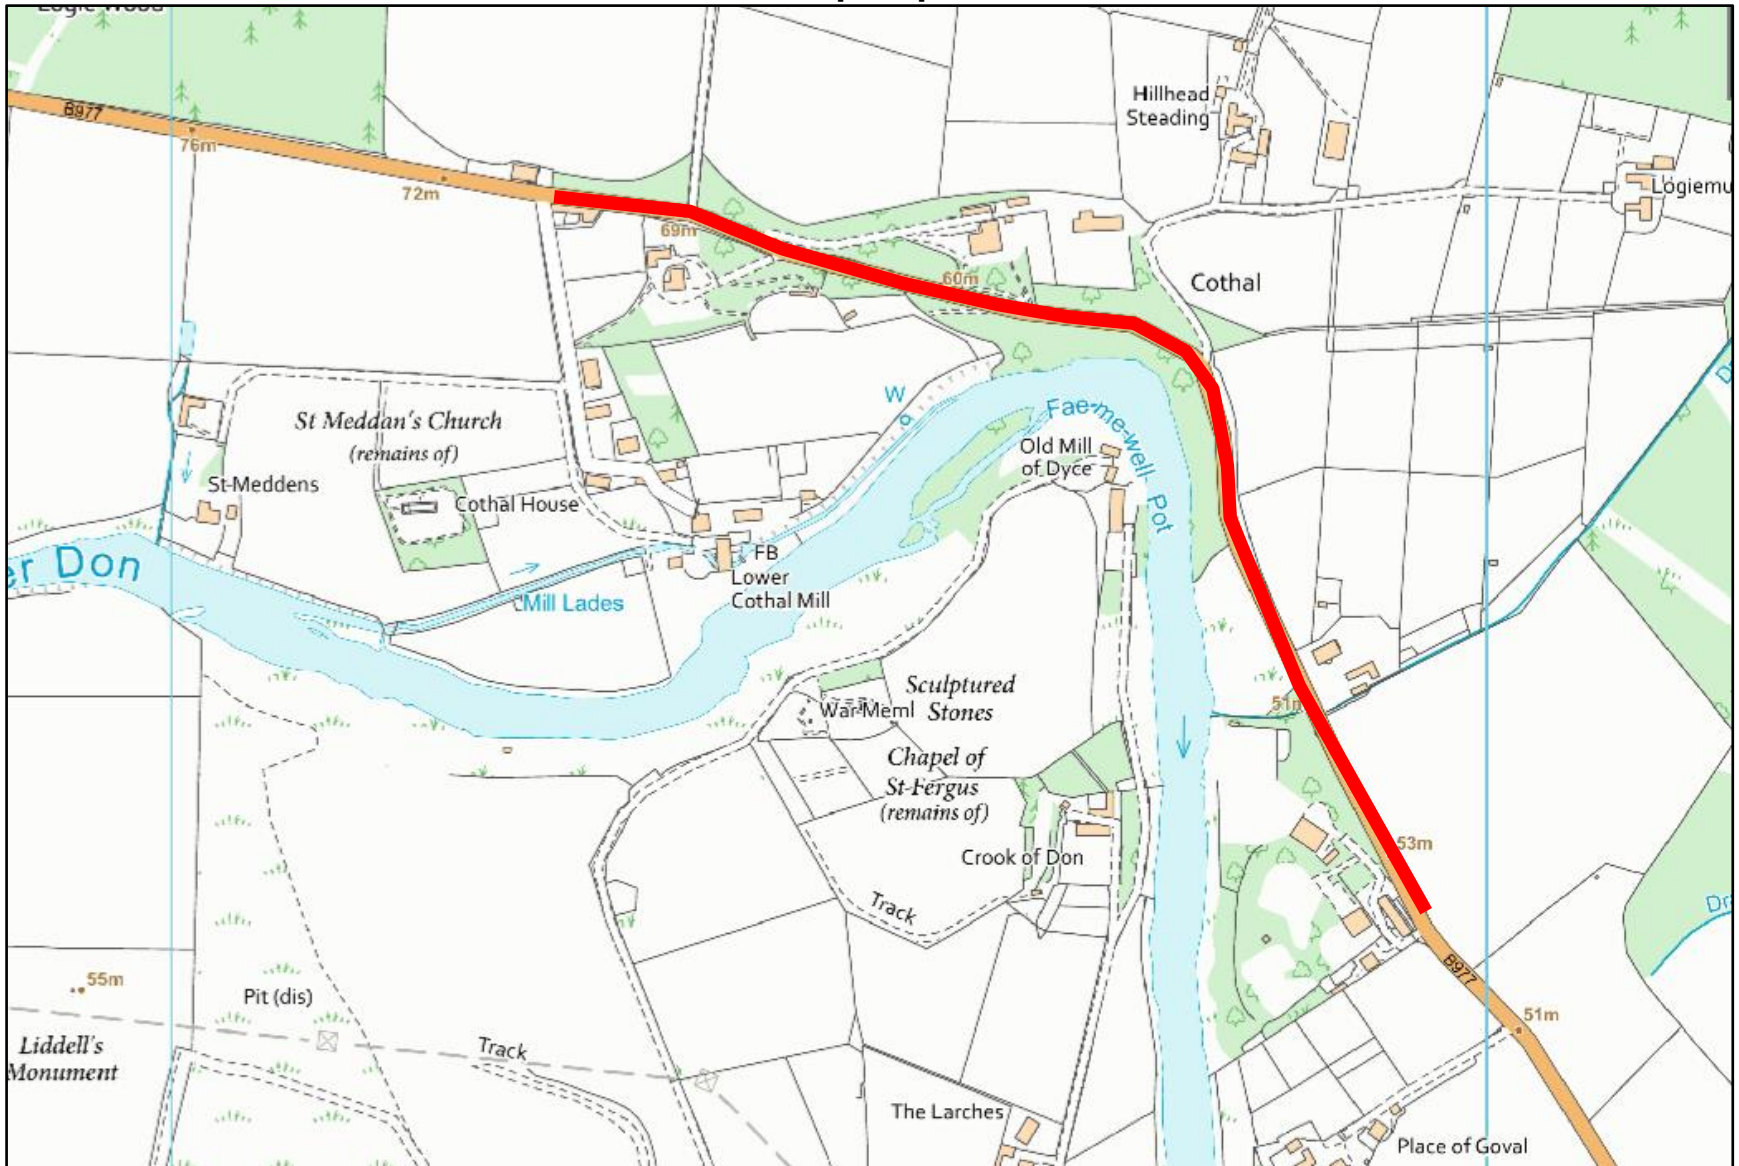

B977 Cothal – 30 mph Speed Restriction

30 mph speed restrictions

Aberdeenshire Council
Infrastructure Services