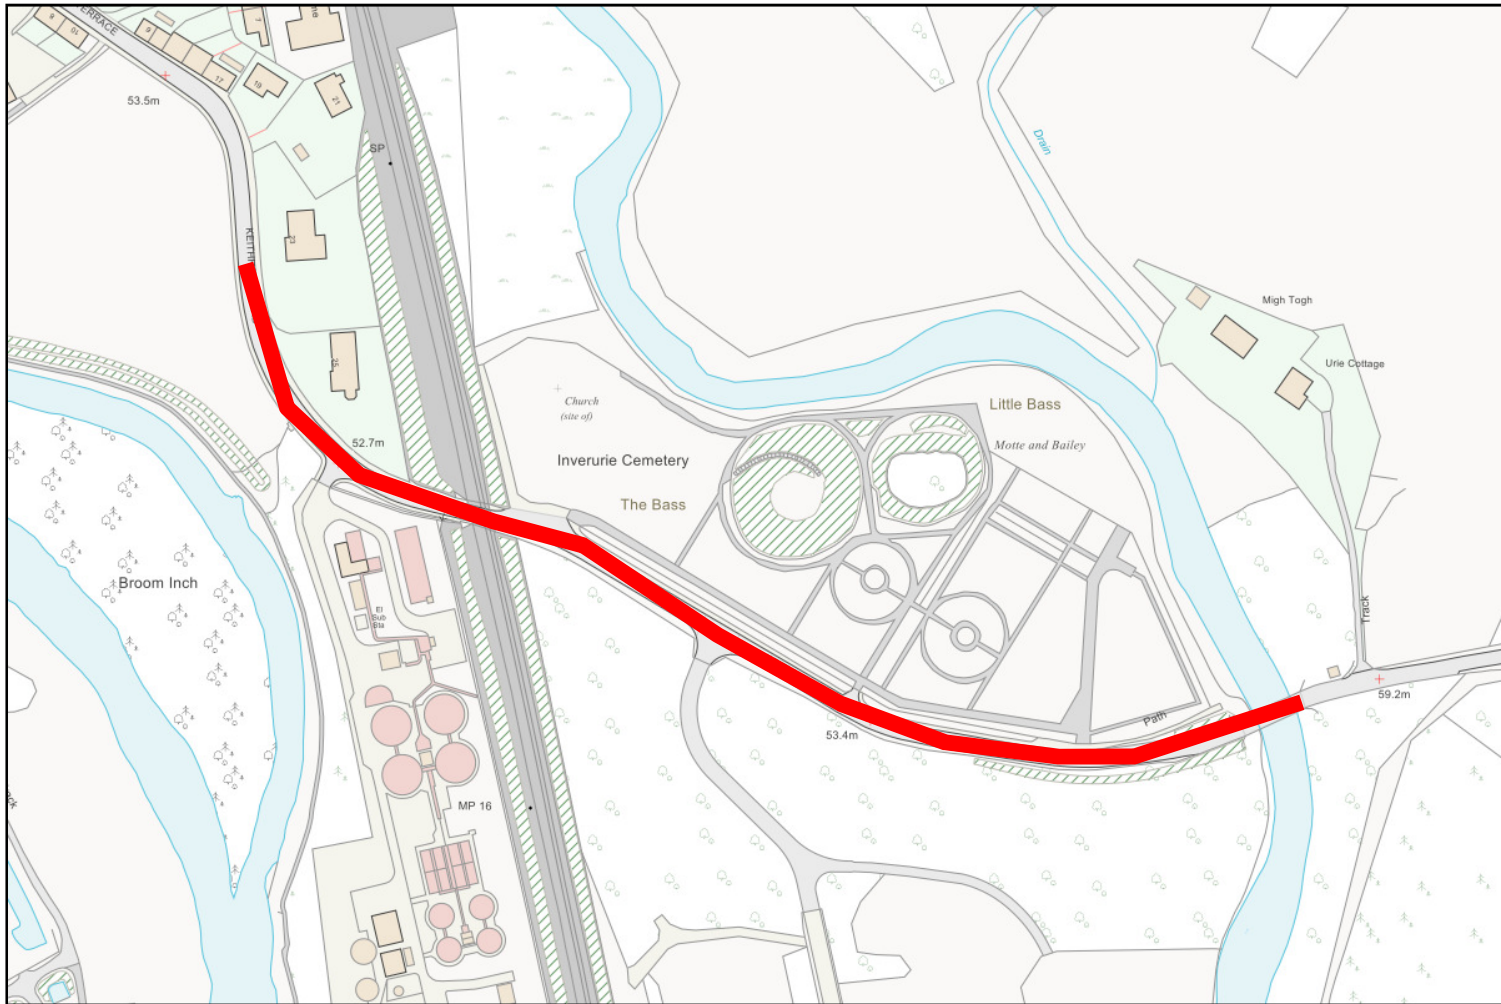

Keithhall Road, Inverurie – 4 September 2017

Temp 20 Mph Speed Limit

Aberdeenshire Council
Infrastructure Services