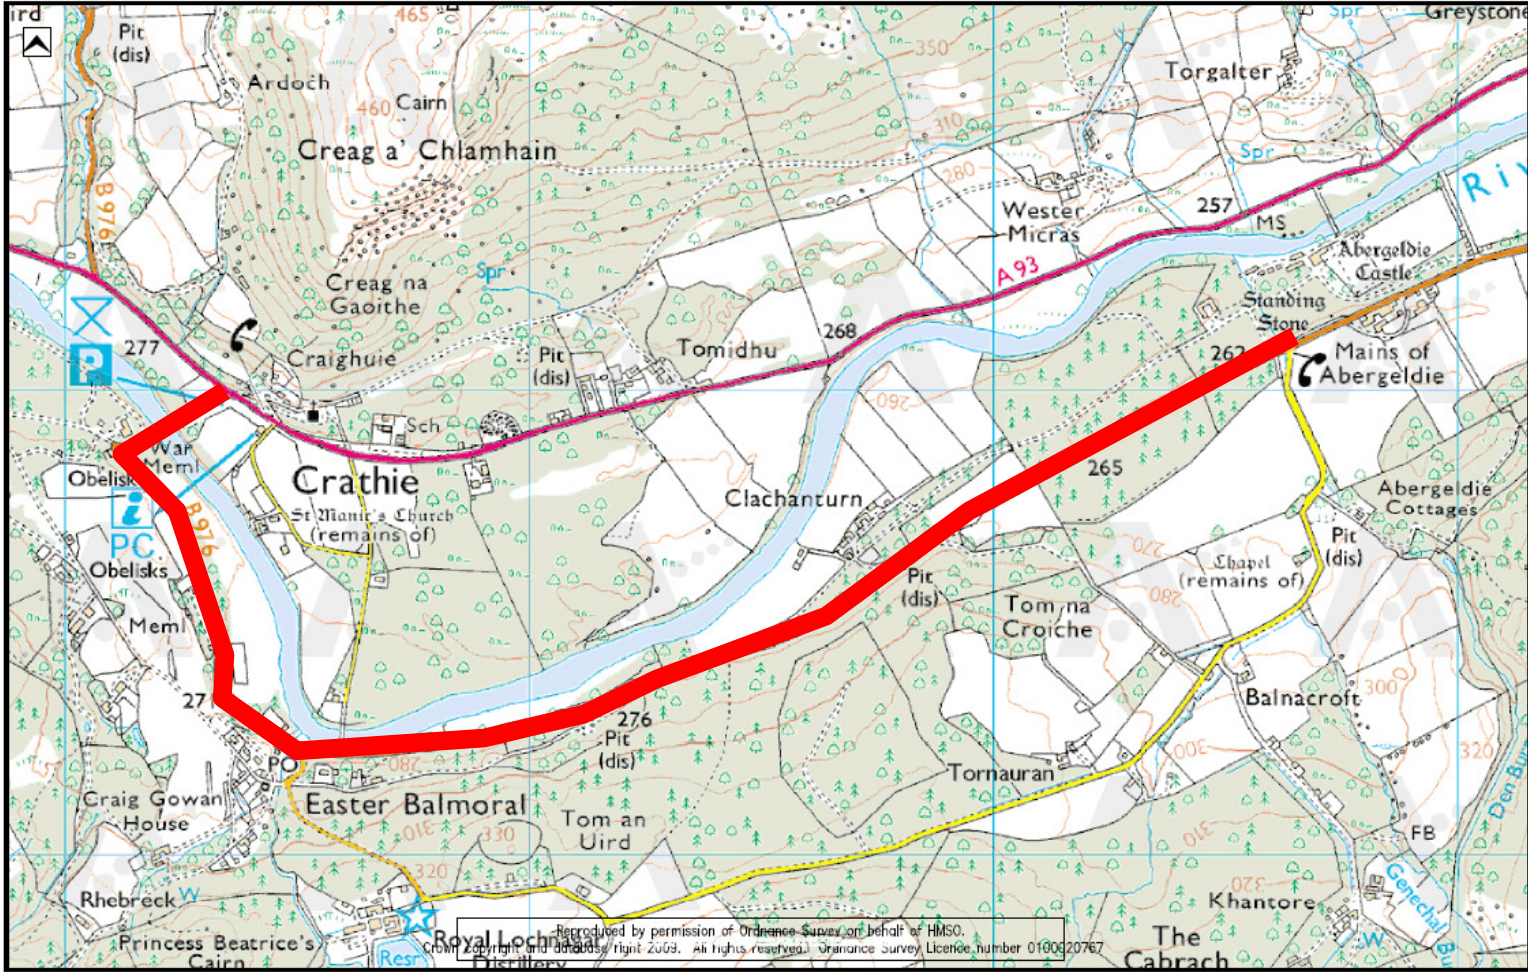

Balmoral Races – Saturday 22 April 2017 9am-5pm

CLOSURE

0 850 metres
Map Scale 1:11976

Produced by
Aberdeenshire Council
Printed on 16/1/2013