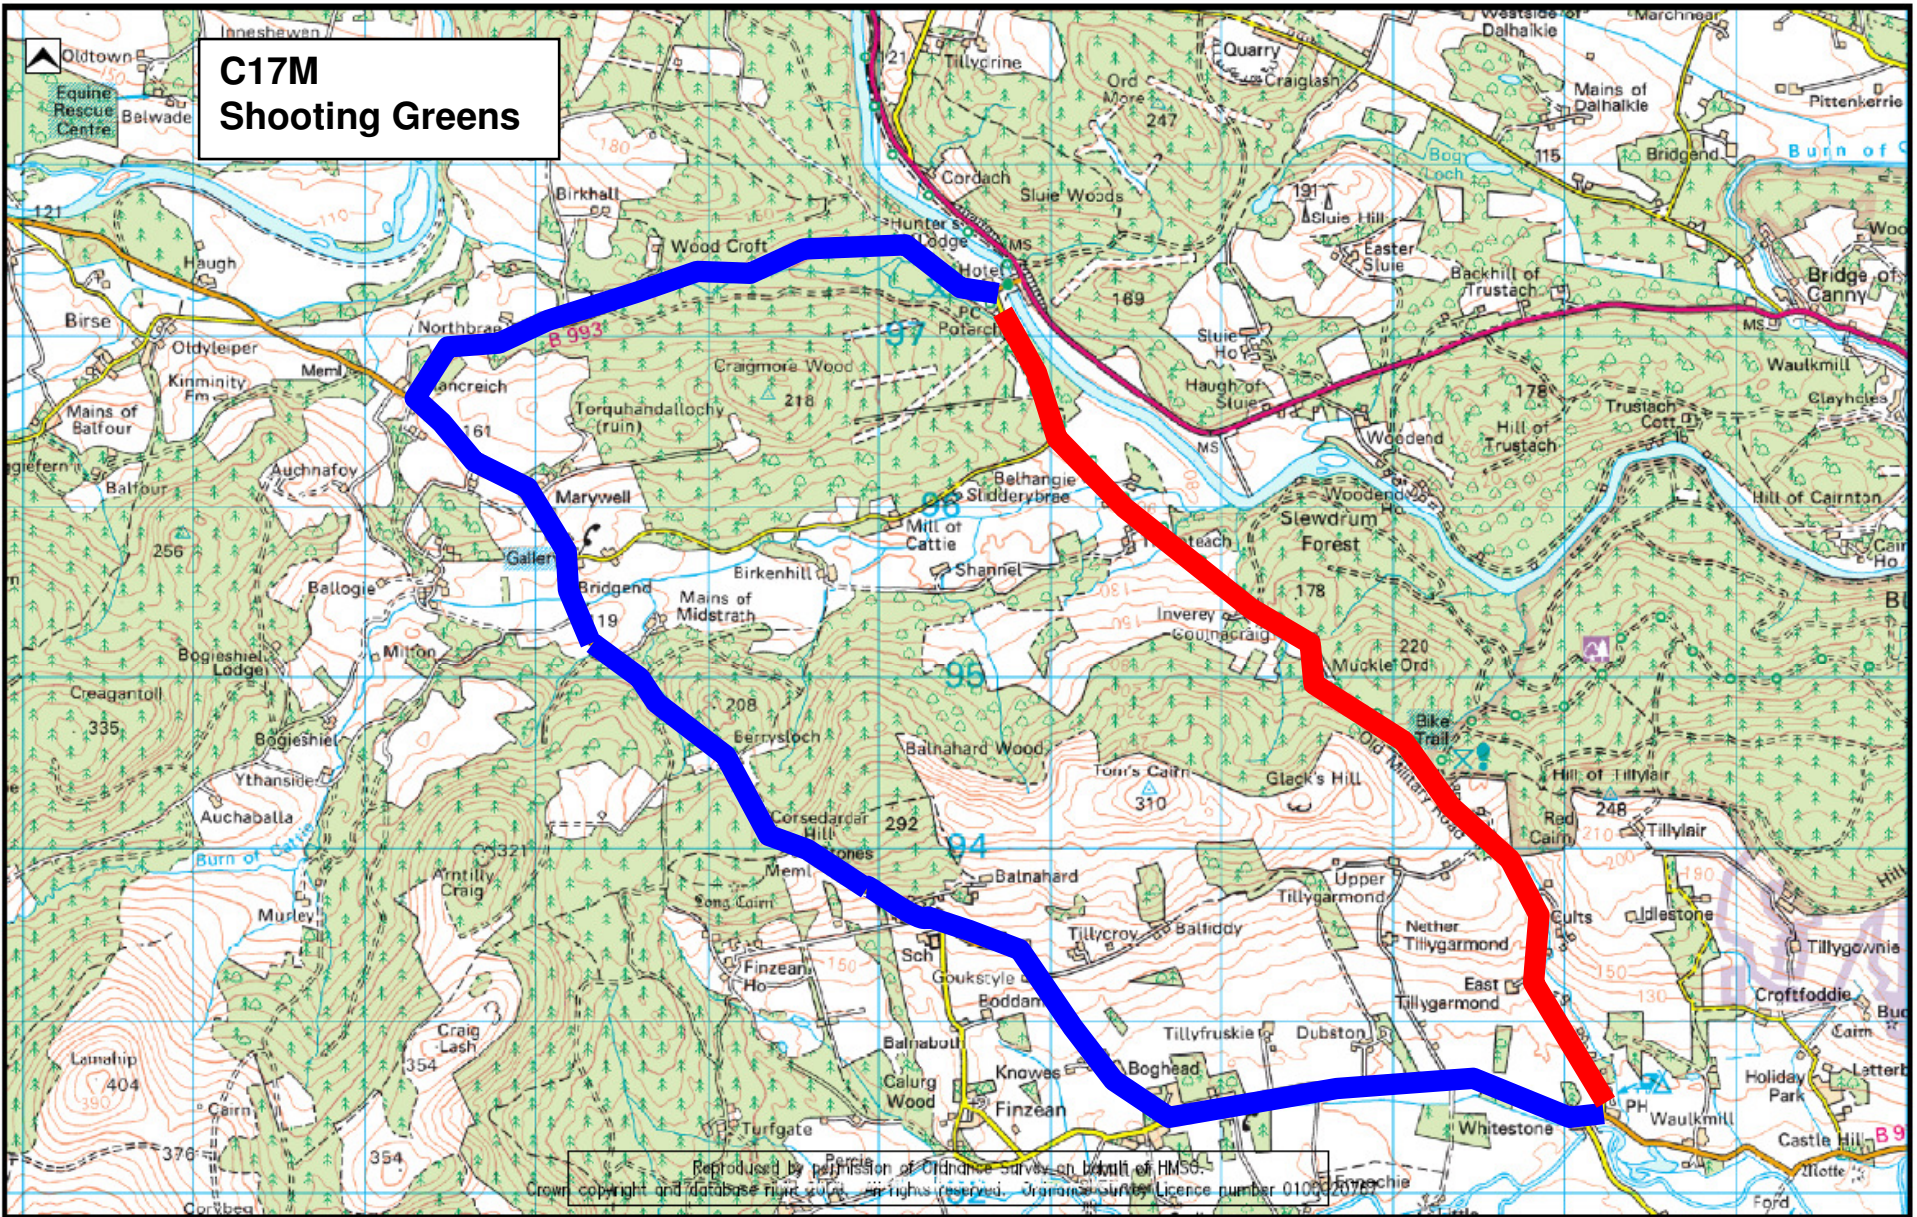

C17M Shooting Greens

Reproduced by permission of Ordnance Survey on behalf of HMSO.
 Crown copyright and database right 2014. All rights reserved. Ordnance Survey Licence number 0100920767

ROAD CLOSURE █

DIVERSION █

Map Scale 1:40586

Produced by
 Aberdeenshire Council
 Printed on 10/8/2016