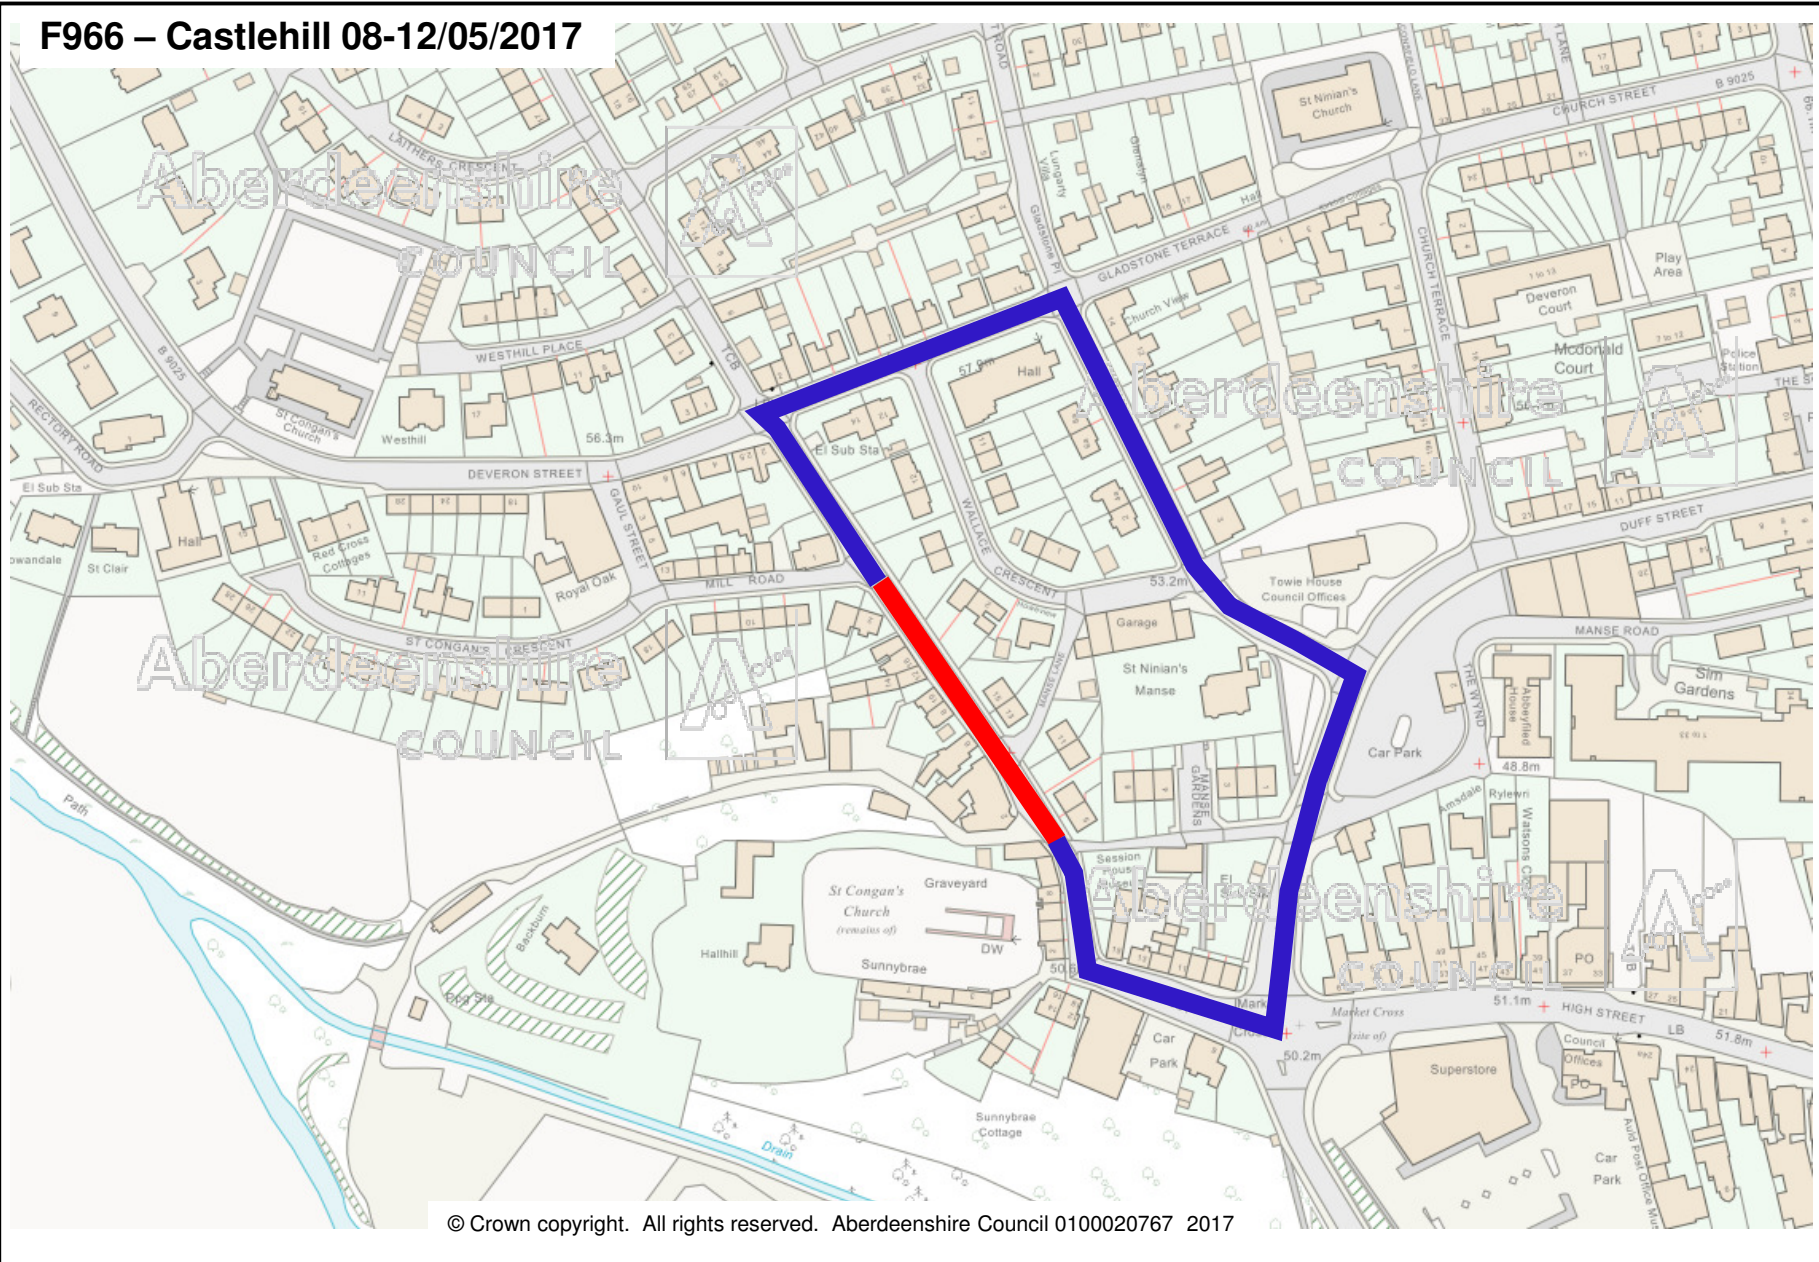

F966 – Castlehill 08-12/05/2017

© Crown copyright. All rights reserved. Aberdeenshire Council 0100020767 2017

- Closure 
- Diversion 

Aberdeenshire Council  
Infrastructure Services