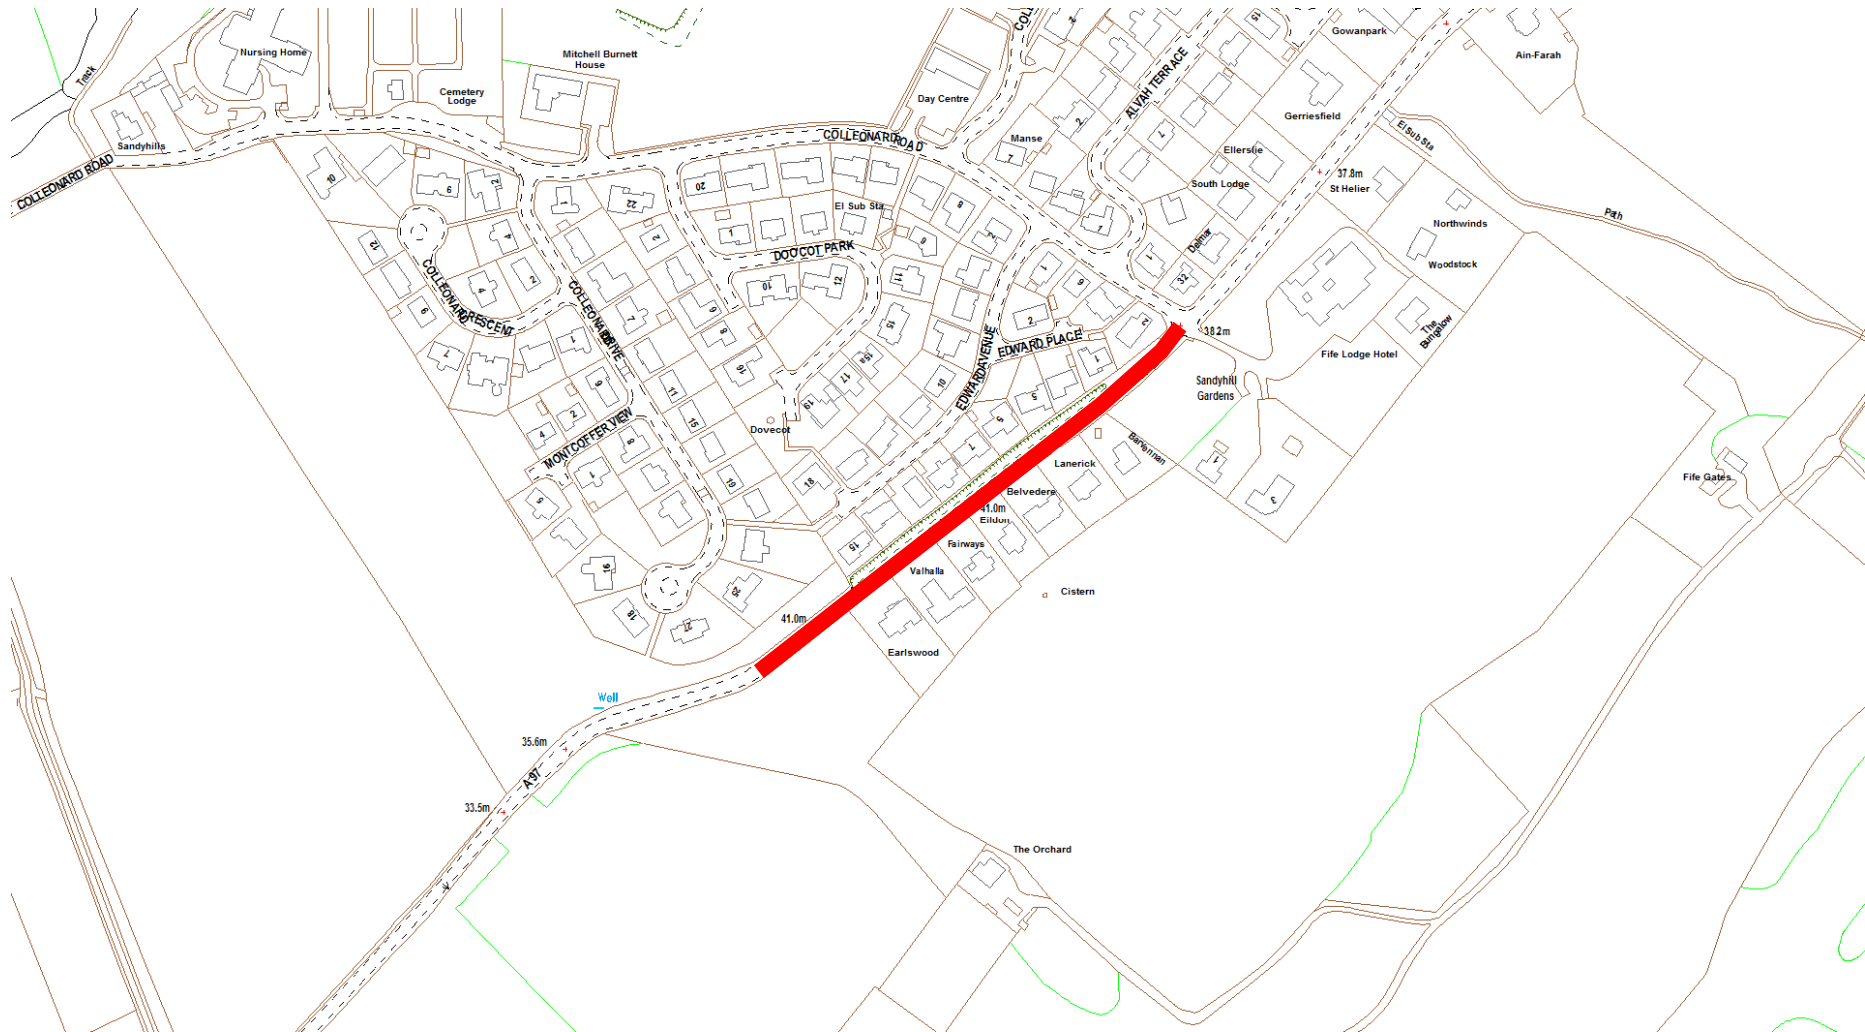

Sandyhill Road, Banff – 17/04/2017 to 08/09/2017

© Crown copyright. All rights reserved. Aberdeenshire Council 0100020767 2009

20mph & 10mph Speed Limit 

Aberdeenshire Council
Transportation & Infrastructure