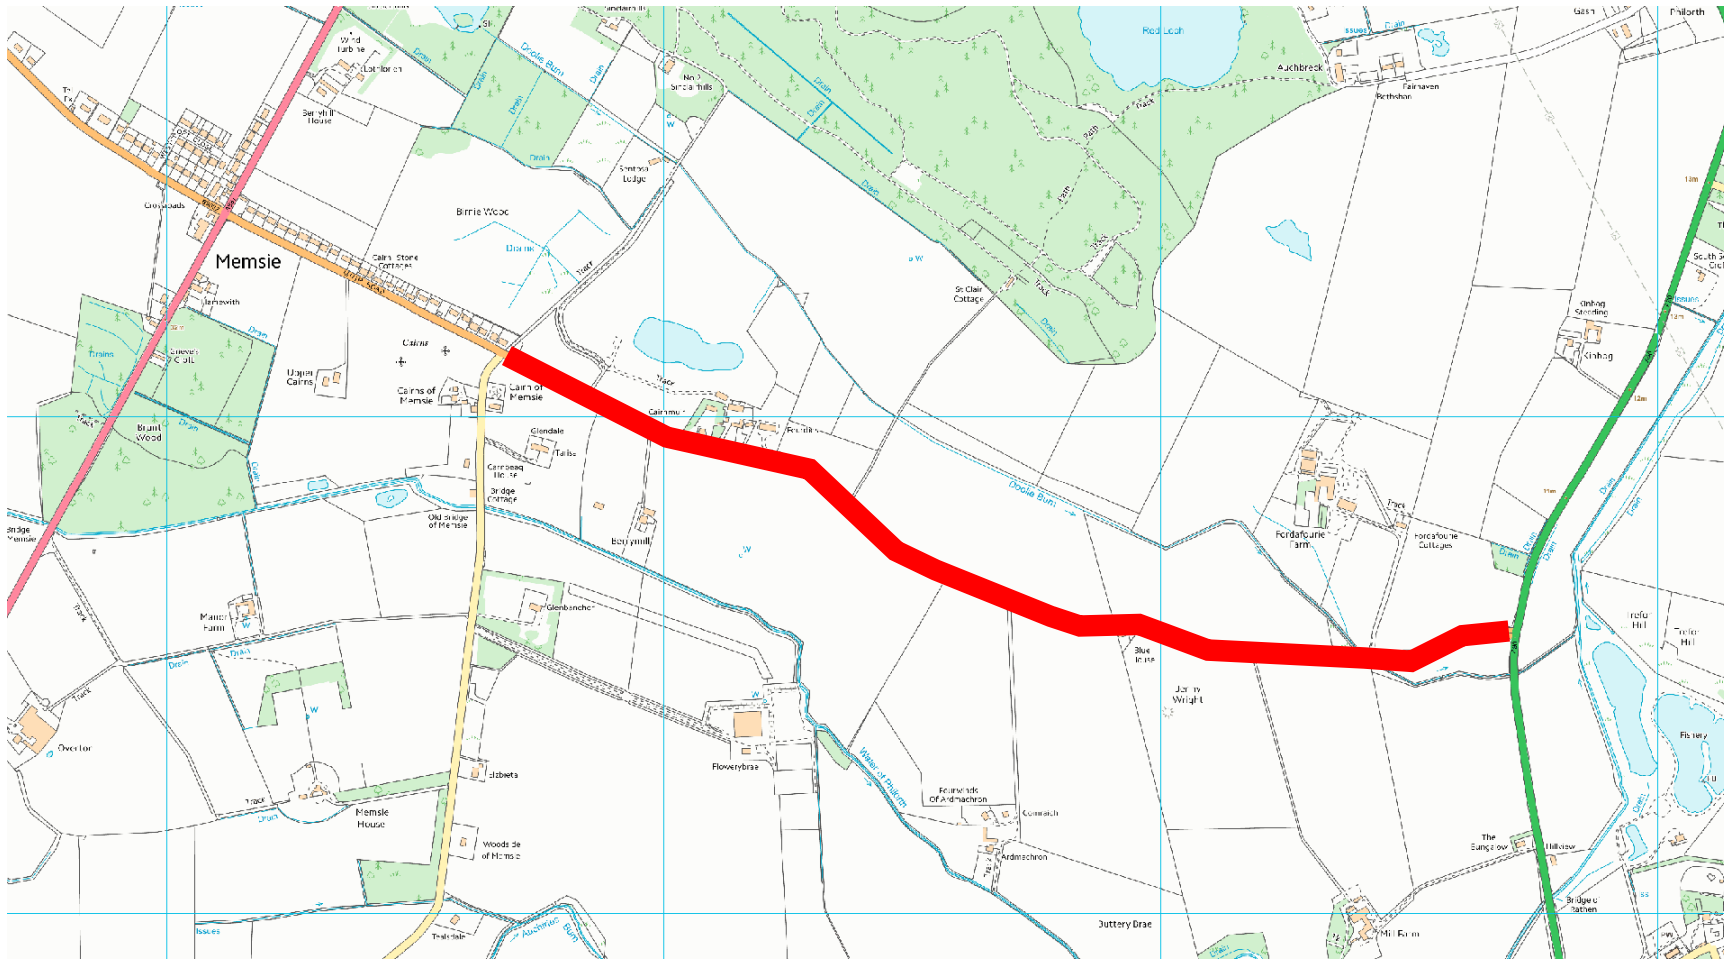

B9032 Coburty-Rathen Road

© Crown copyright. All rights reserved. Aberdeenshire Council 0100020767 2009

40mph, 20mph & 10mph
with Convoy Speed Limits

Aberdeenshire Council
Transportation & Infrastructure