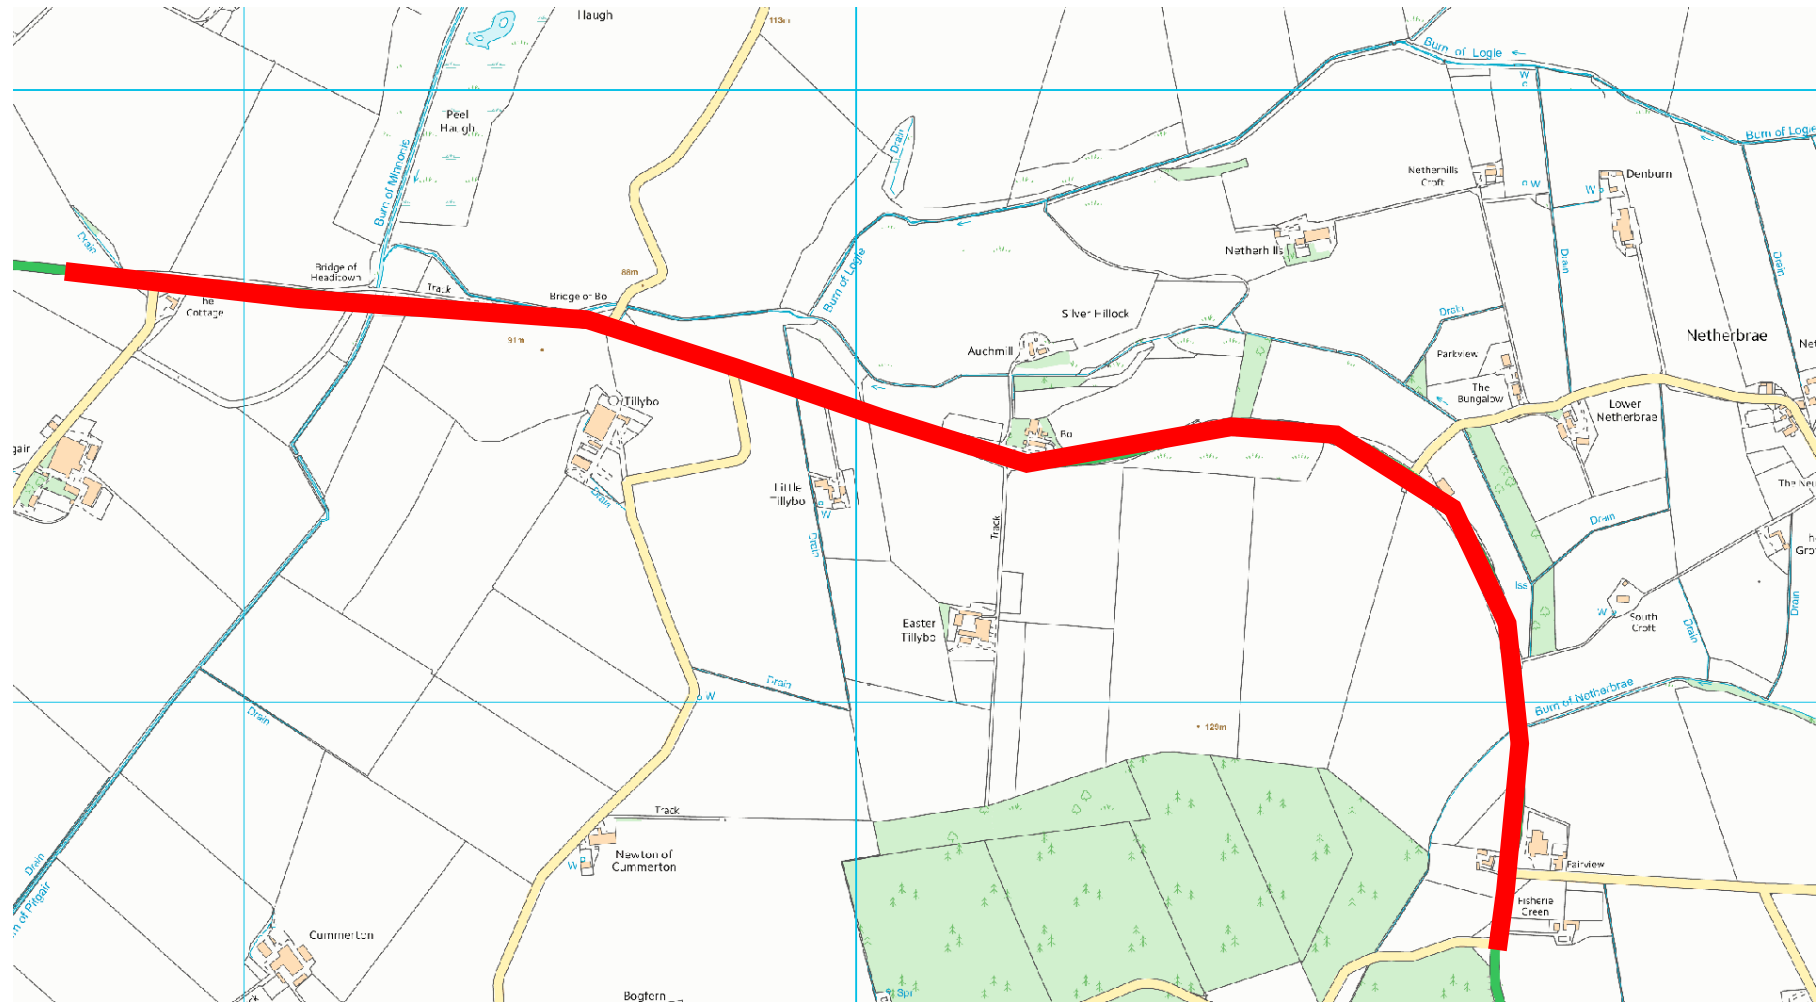

A98 Fraserburgh-Fochabers Road

© Crown copyright. All rights reserved. Aberdeenshire Council 0100020767 2009

40mph, 20mph & 10mph 
with Convoy Speed Limits

Aberdeenshire Council
Transportation & Infrastructure