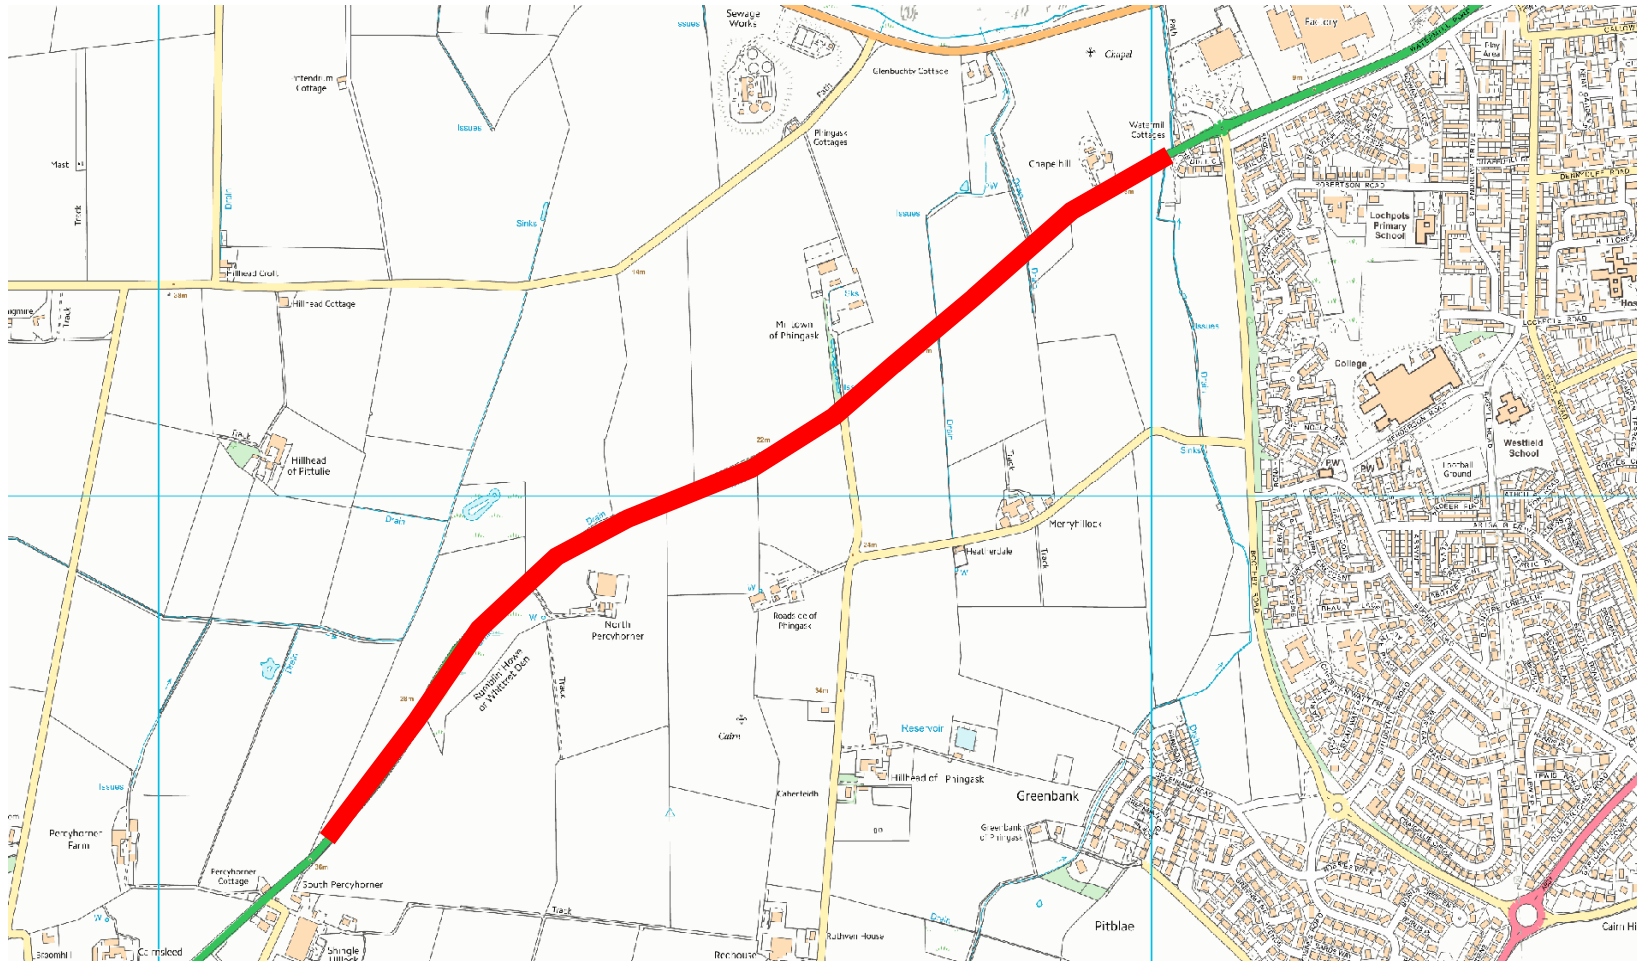

A98 Fraserburgh-Fochabers Road

© Crown copyright. All rights reserved. Aberdeenshire Council 0100020767 2009

40mph, 20mph & 10mph 
with Convoy Speed Limits

Aberdeenshire Council
Transportation & Infrastructure

B9032 Coburty-Rathen Road

© Crown copyright. All rights reserved. Aberdeenshire Council 0100020767 2009

40mph, 20mph & 10mph 
with Convoy Speed Limits

Aberdeenshire Council
Transportation & Infrastructure