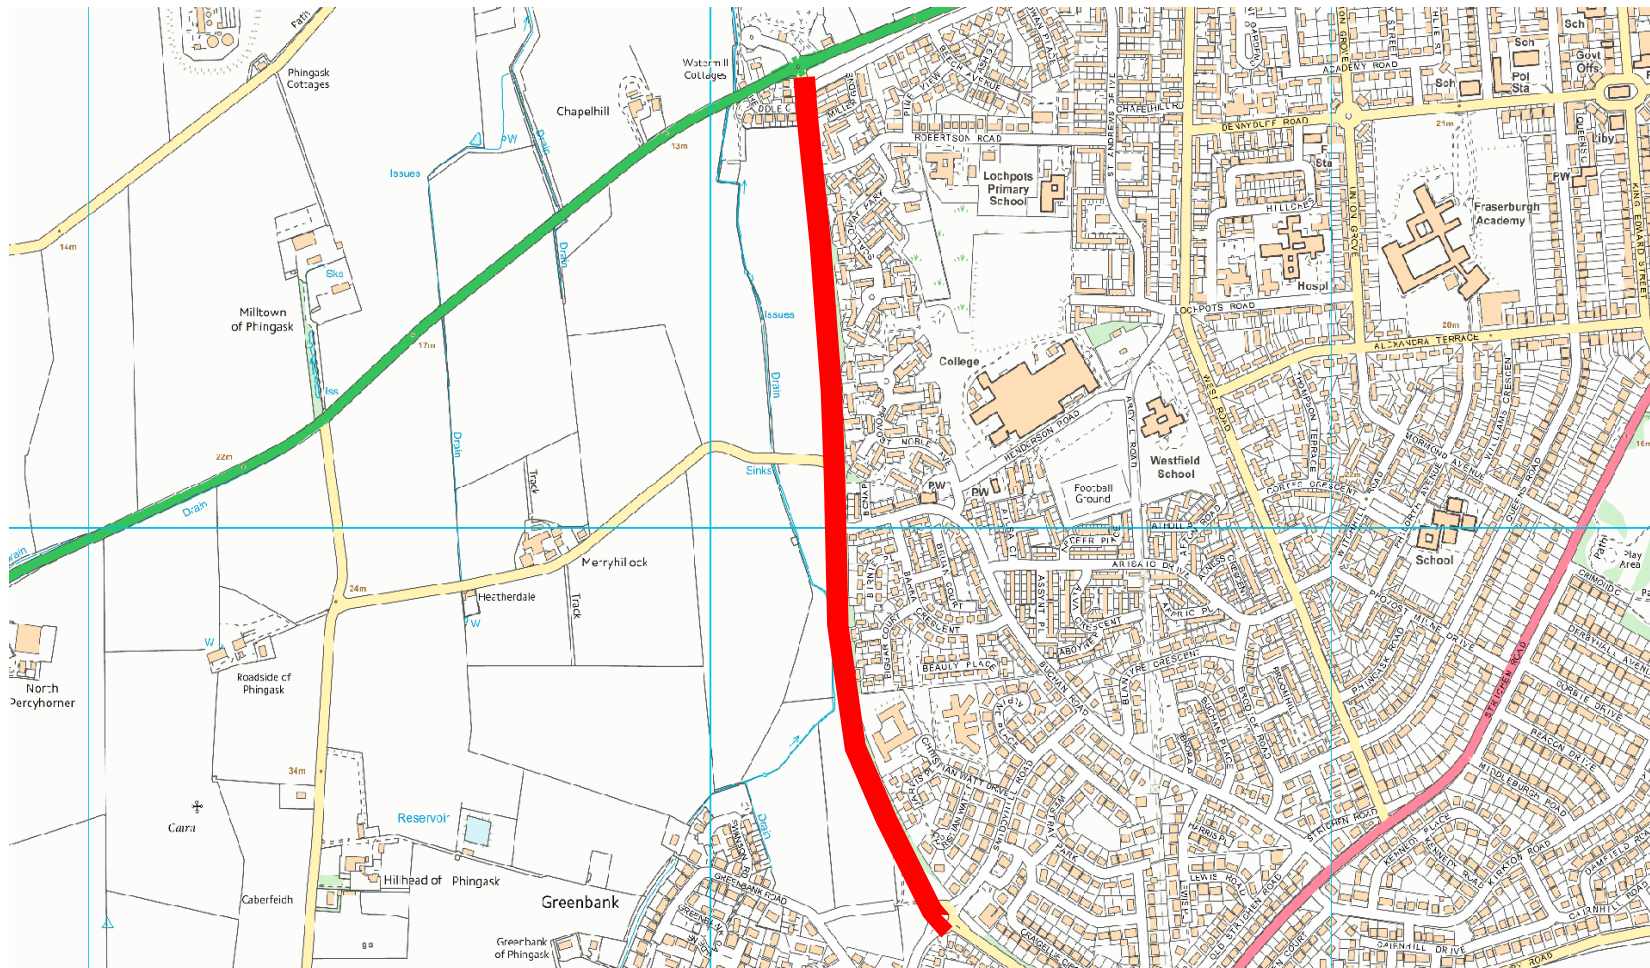

# Boothby Road, Fraserburgh

© Crown copyright. All rights reserved. Aberdeenshire Council 0100020767 2009

20mph & 10Mph Speed Limit with Convoy

Aberdeenshire Council  
Transportation & Infrastructure