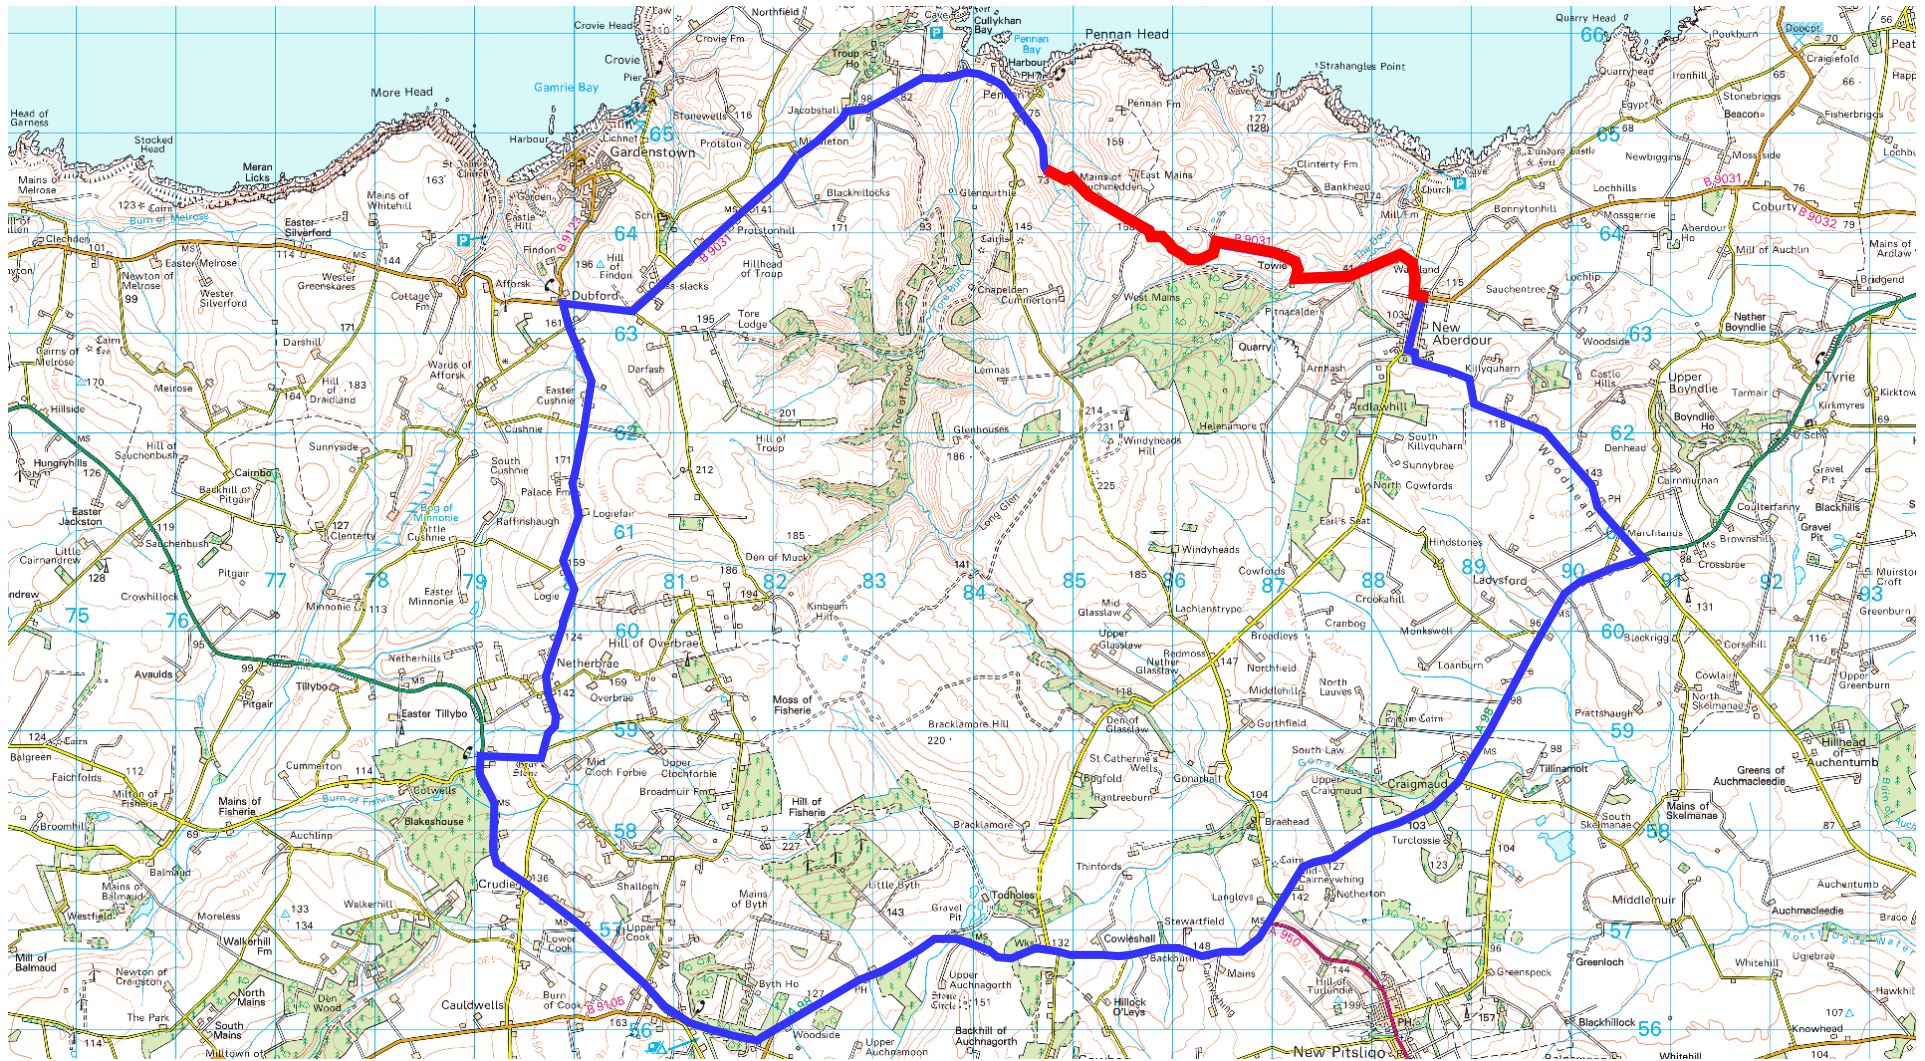

B9031 Fraserburgh - Macduff Road – 6 March 2017 for 28 Days

© Crown copyright. All rights reserved. Aberdeenshire Council 0100020767 2009

Closure

Diversion

Aberdeenshire Council
Transportation & Infrastructure