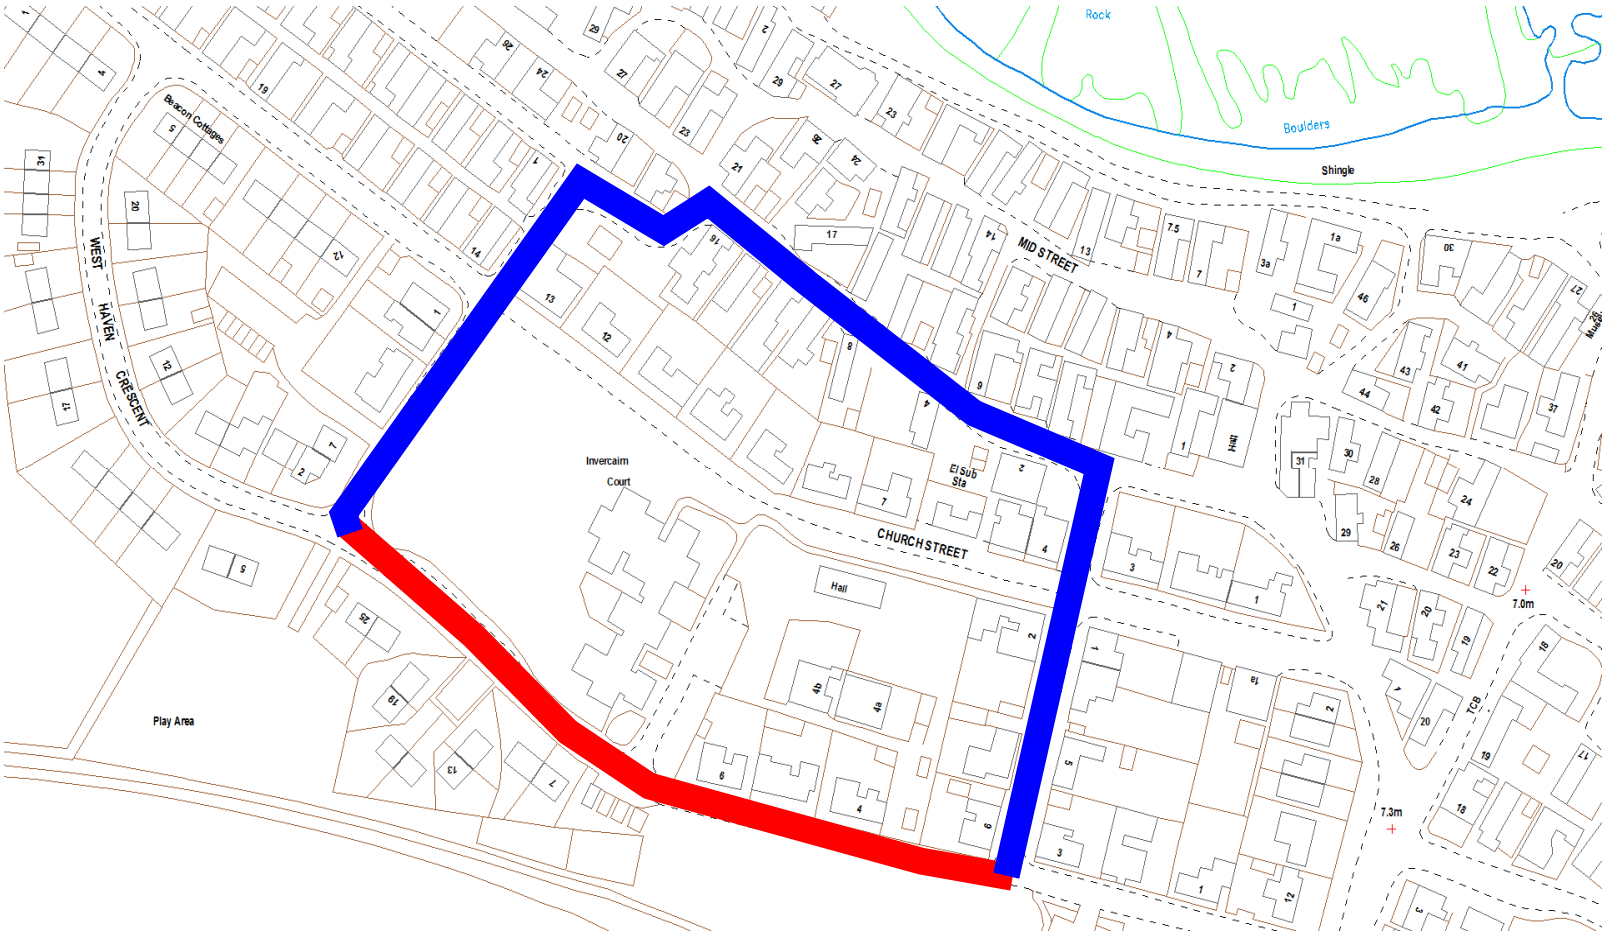

# Station Road, Cairnbulg

© Crown copyright. All rights reserved. Aberdeenshire Council 0100020767 2009

Closure   
Diversion 

Aberdeenshire Council  
Transportation & Infrastructure