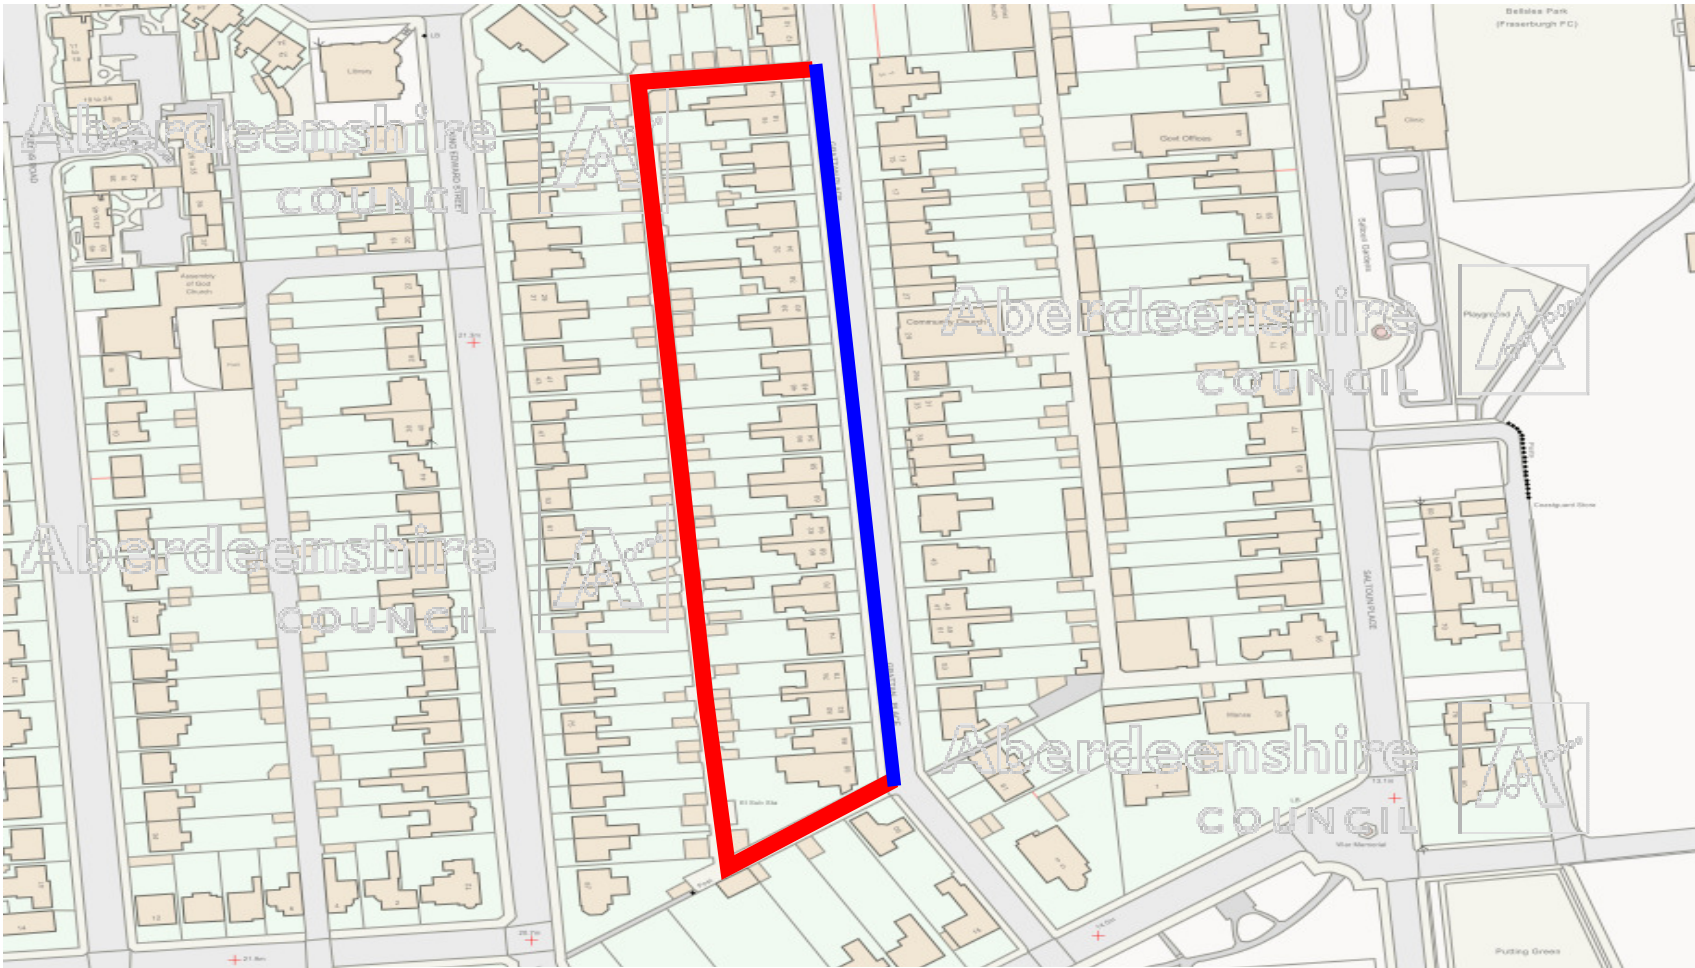

# Grattan Place Lane – 24 April 2017

© Crown copyright. All rights reserved. Aberdeenshire Council 0100020767 2009

Closure

Diversion

Aberdeenshire Council  
Transportation & Infrastructure