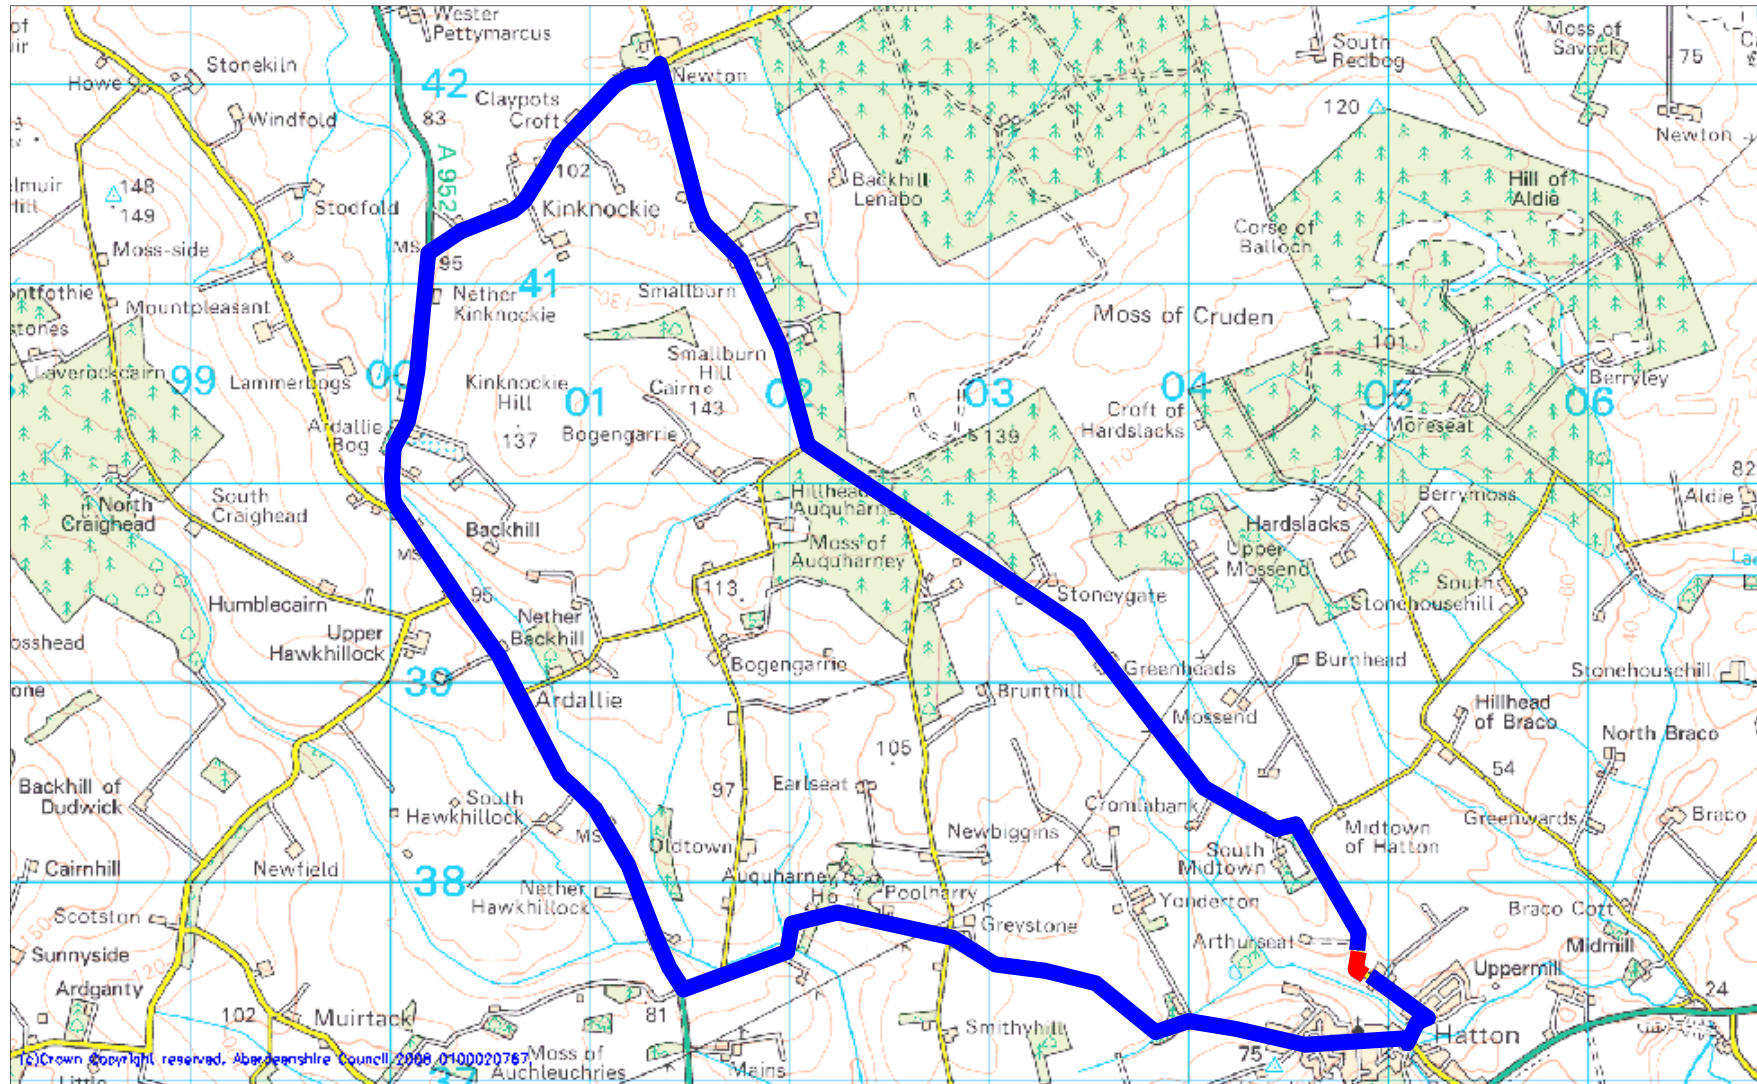

C70B, Hatton Farm Cottages, Hatton – 02 May 2017

© Crown copyright. All rights reserved. Aberdeenshire Council 0100020767 2009

Closure ———
Diversion ———

Aberdeenshire Council
Infrastructure Services