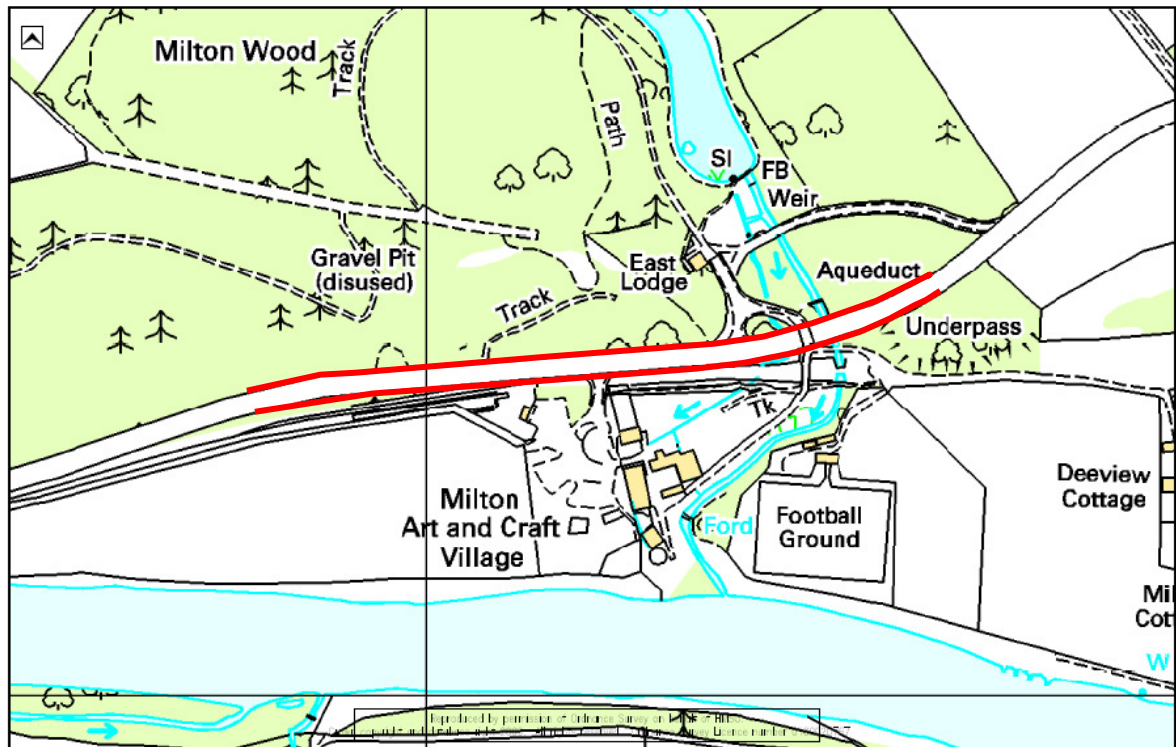

A93 Milton of Crathes  
Prohibition of Waiting

0 225 metres  
Map Scale 1:3175

Produced by  
Aberdeen City Council  
Printed on 14/4/2011