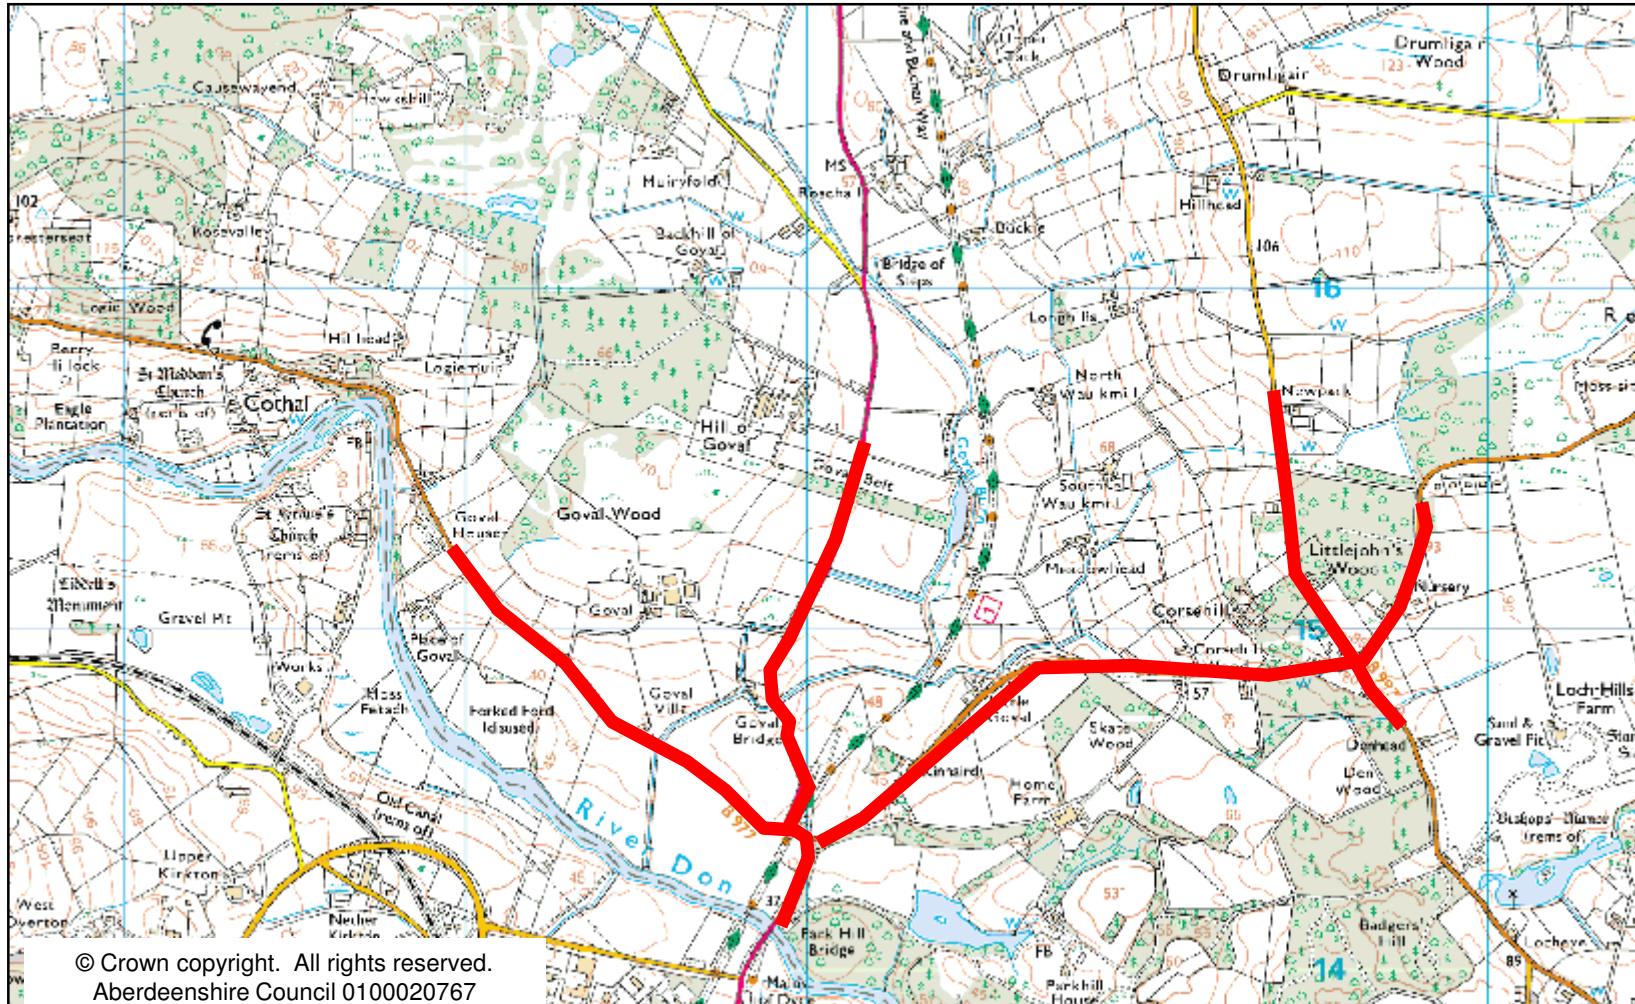

## AWPR – Garioch Area – 30 MPH Speed Restrictions

Speed Restriction 

Aberdeenshire Council  
Infrastructure Services