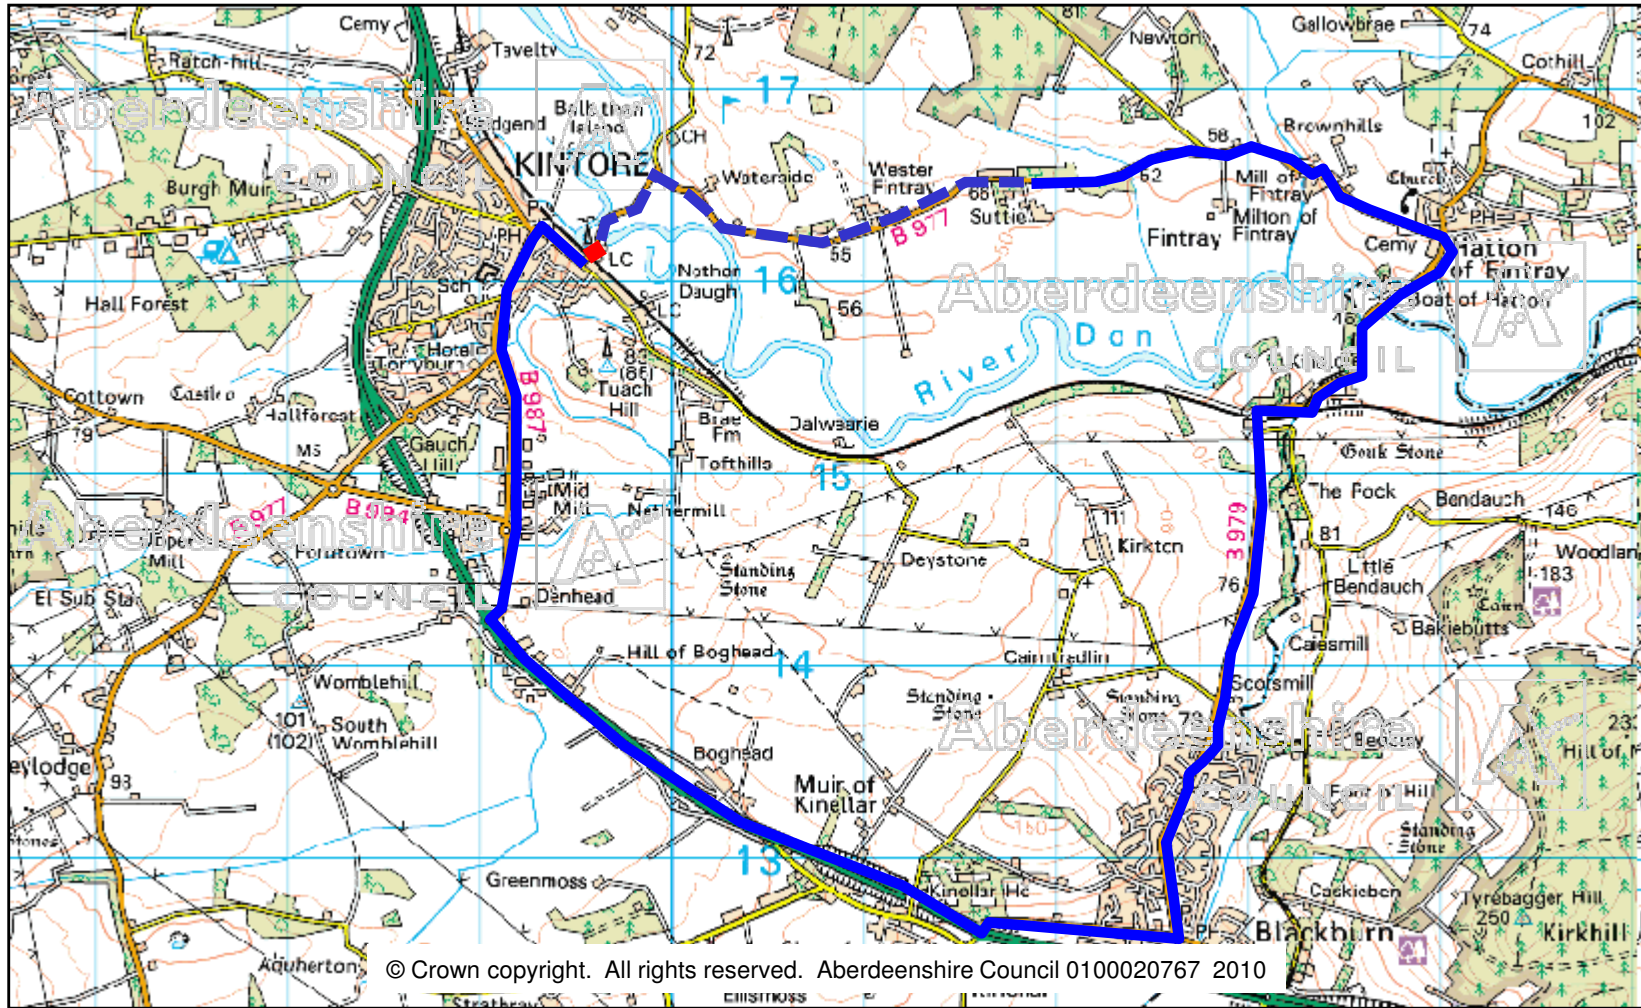

# B977 Kintore Level Crossing – 22 April 2017

Closure █  
Diversion █

Aberdeenshire Council  
Infrastructure Services