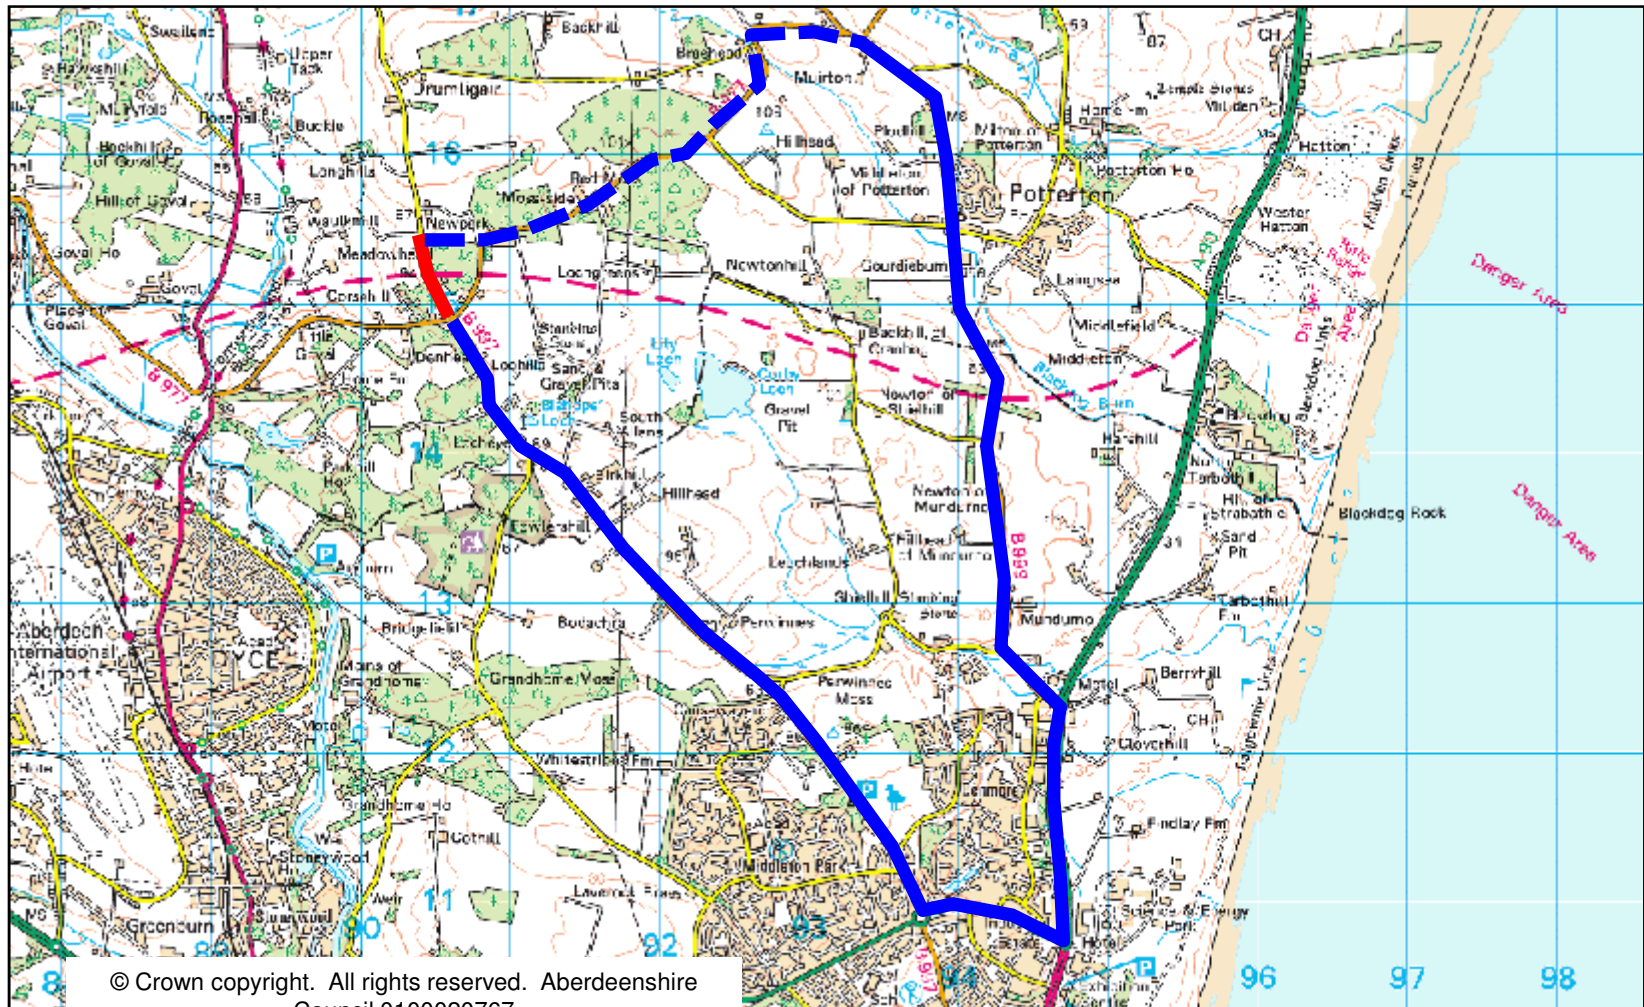

## C22c – Parkhill junction to New B977 Junction – 18 April 2017

Closure █  
Diversion █

Aberdeenshire Council  
Infrastructure Services