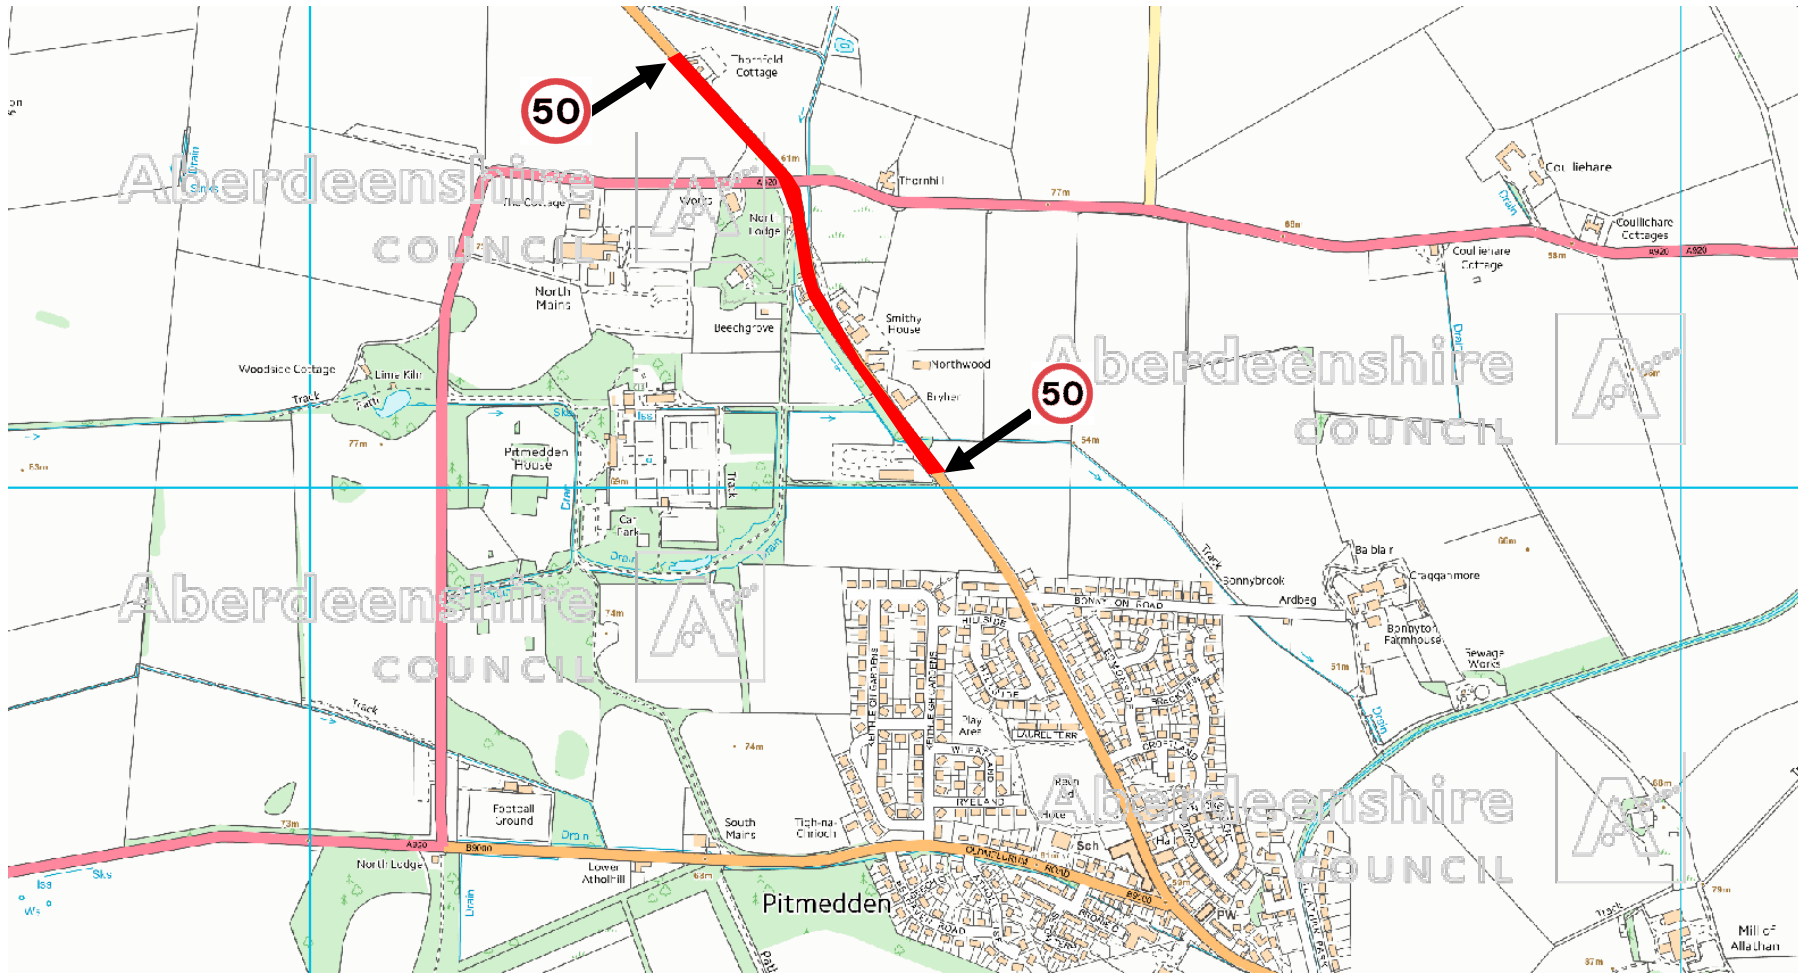

F856 – B999 Thornfold Cottage Pitmedden - Speed Restriction – 19/09/2016

© Crown copyright. All rights reserved. Aberdeenshire Council 0100020767 2015

Speed Restriction mph

Aberdeenshire Council
Infrastructure Services