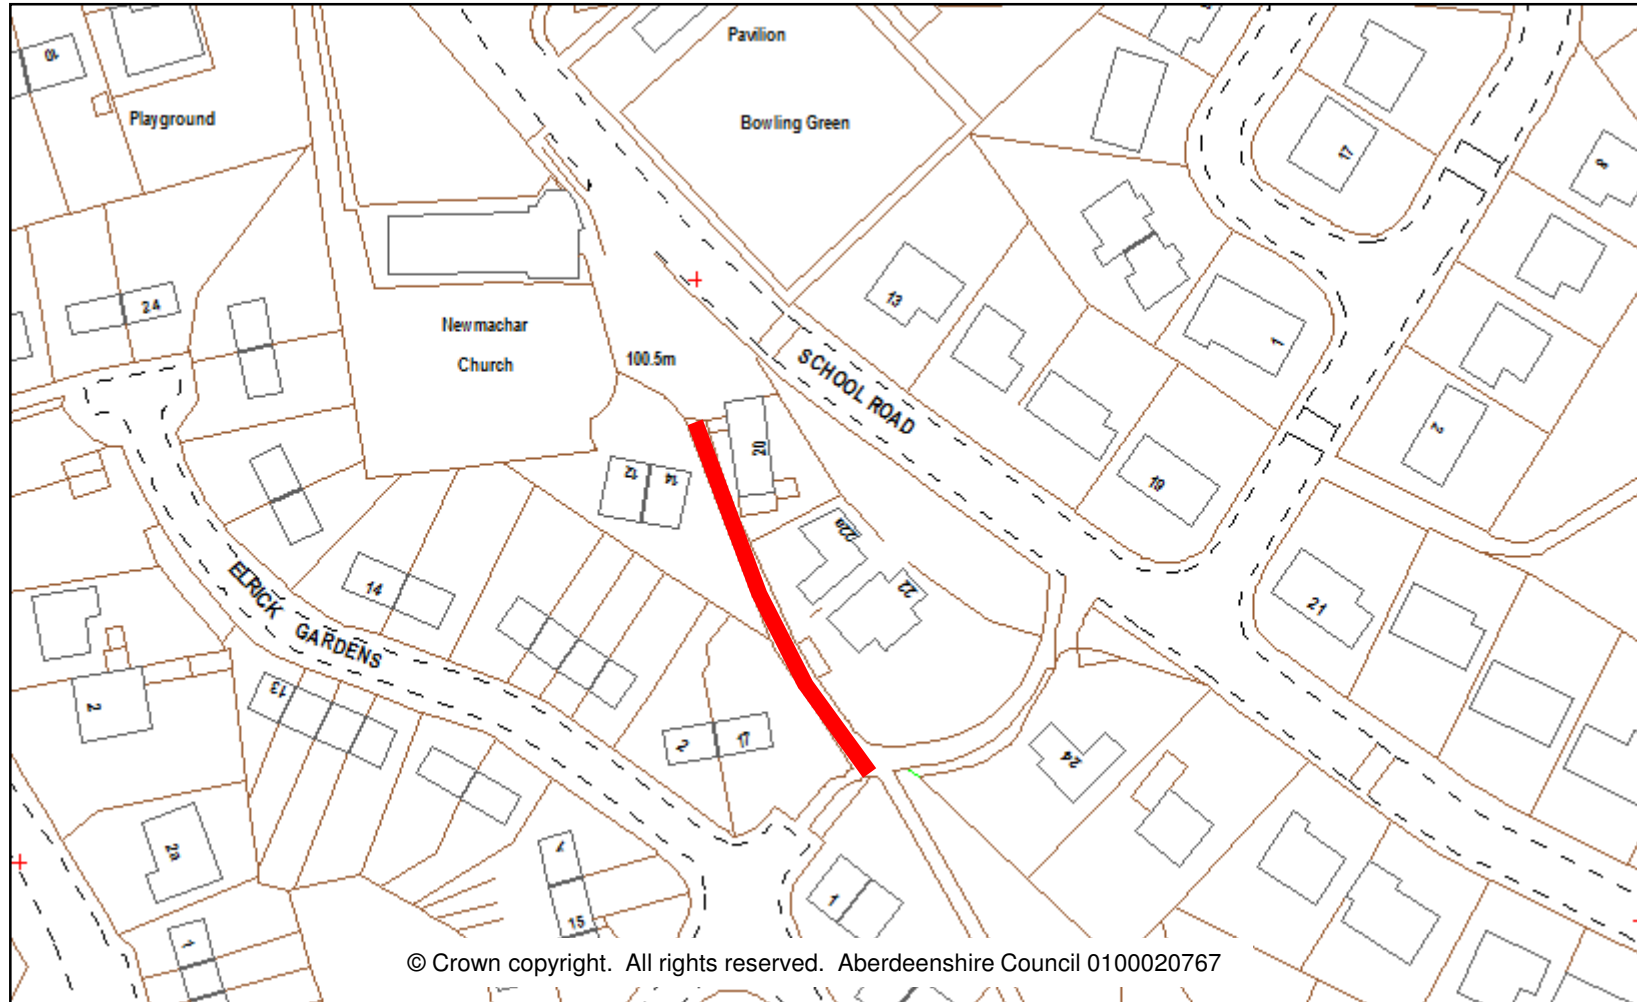

Footpath at rear to Elrick Gardens, Newmachar - 28 November 2016

© Crown copyright. All rights reserved. Aberdeenshire Council 0100020767

Closure

Aberdeenshire Council
Infrastructure Services