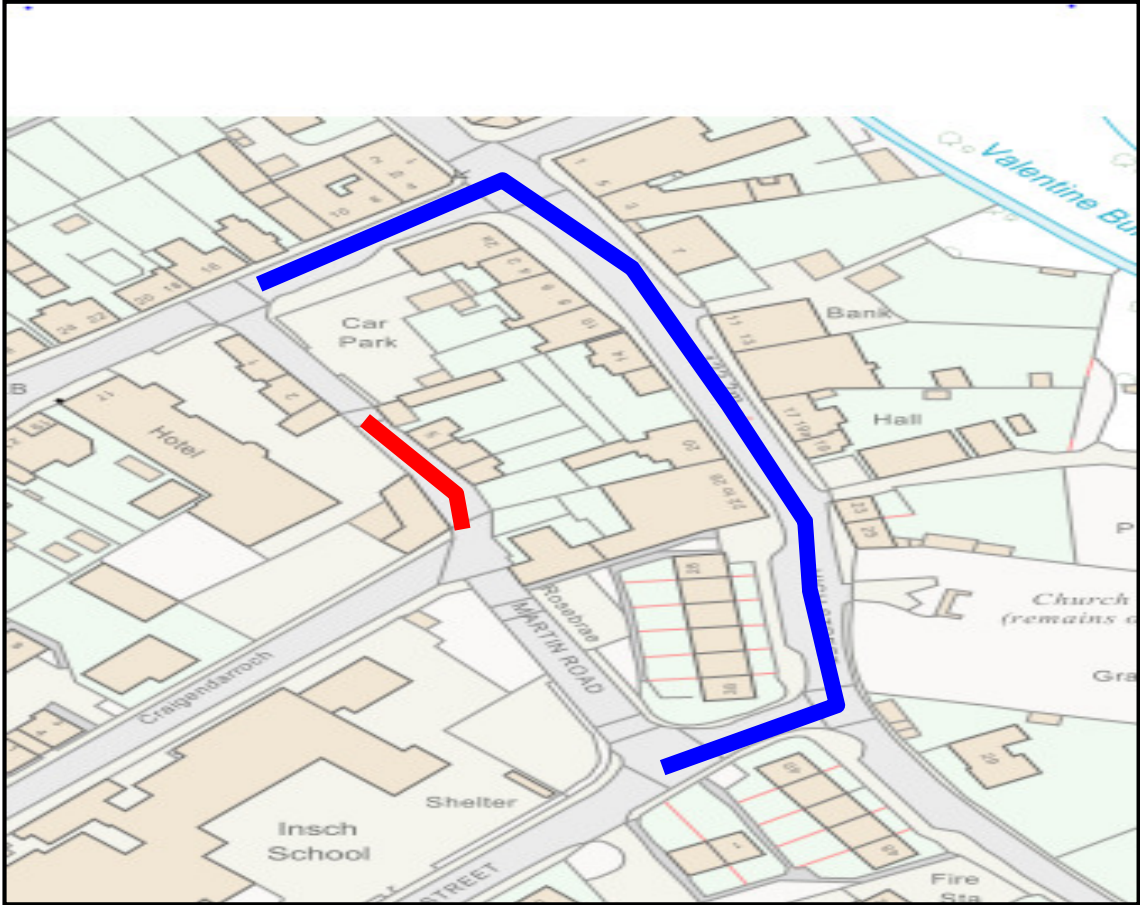

Martin Road, Inch - 17 April 2017

© Crown copyright. All rights reserved. Aberdeenshire Council 0100020767

Closure █
Diversion █

Aberdeenshire Council
Infrastructure Services