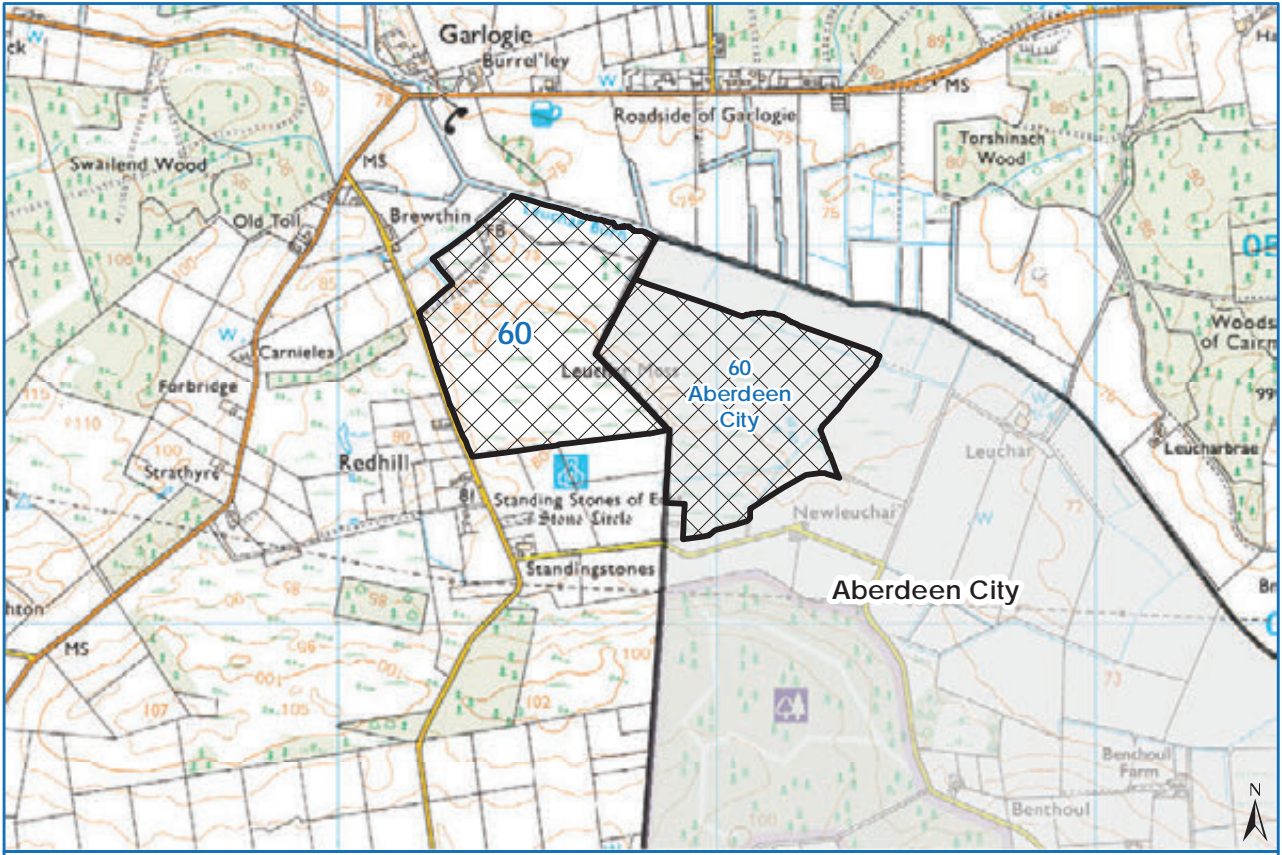

60 Leuchar Moss

Map 89

(c) Crown Copyright.
OS Licence No. 0100020767